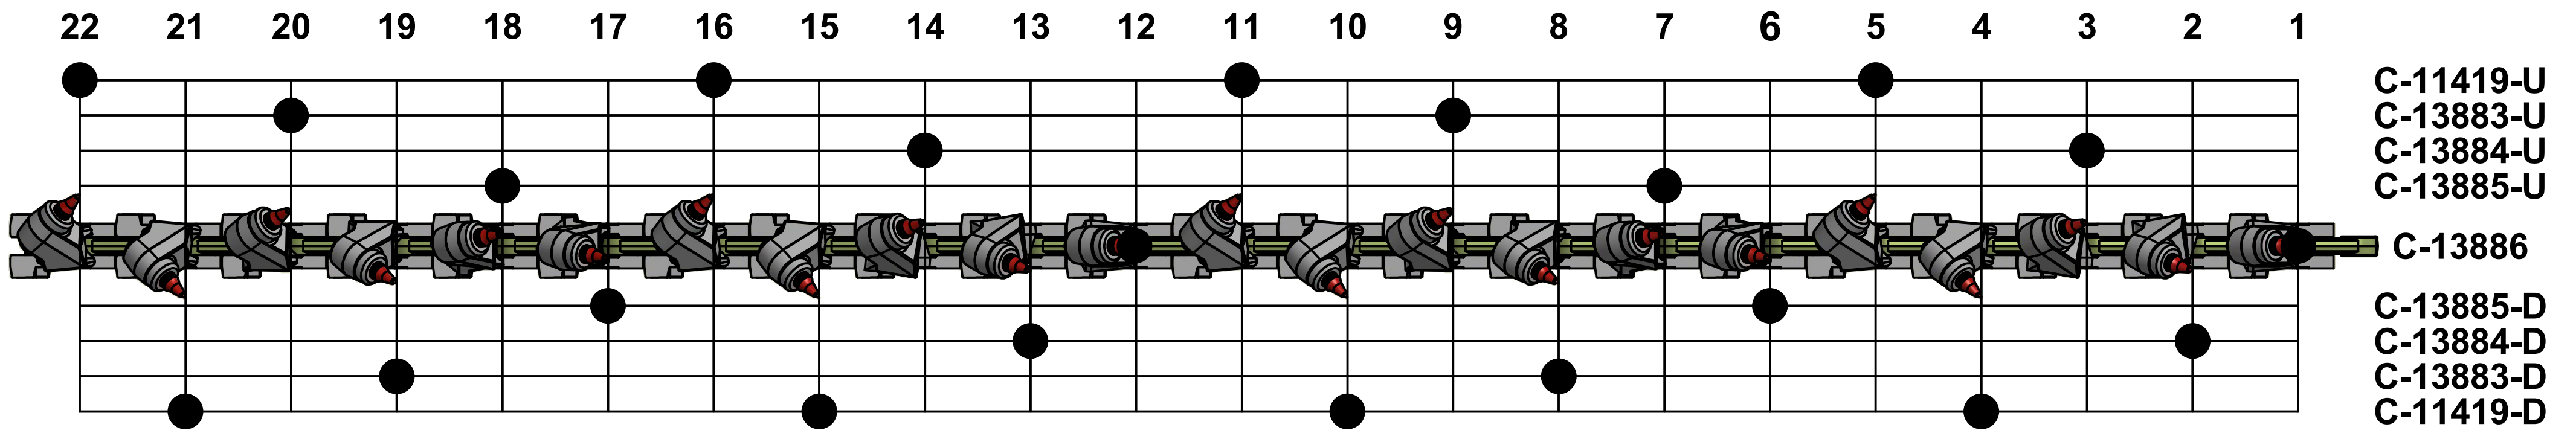

# 19045 CUTTER CHAIN

## CHART 2116 : 60 UNITS

NOTE: 22 UNITS SHOWN

DIRECTION OF TRAVEL →

QTY.	PART No.	DESCRIPTION	KERF
6	C-13886	CENTER BLOCK	0
5	C-13885-D	FIRST INTERMEDIATE DOWN BLOCK	3/4"
5	C-13885-U	FIRST INTERMEDIATE UP BLOCK	3/4"
5	C-13884-D	SECOND INTERMEDIATE DOWN BLOCK	1-1/2"
5	C-13884-U	SECOND INTERMEDIATE UP BLOCK	1-1/2"
5	C-13883-D	THIRD INTERMEDIATE DOWN BLOCK	2-1/4"
5	C-13883-U	THIRD INTERMEDIATE UP BLOCK	2-1/4"
11	C-11419-D	EXTREME DOWN BLOCK	3-1/8"
11	C-11419-U	EXTREME UP BLOCK	3-1/8"
60	M-154-D	CONNECTORS	N/A
120	C-687	BEARING PINS	N/A
240	C-690	BEARING PIN RETAINERS	N/A
60	C-14557	RETAINERS	N/A