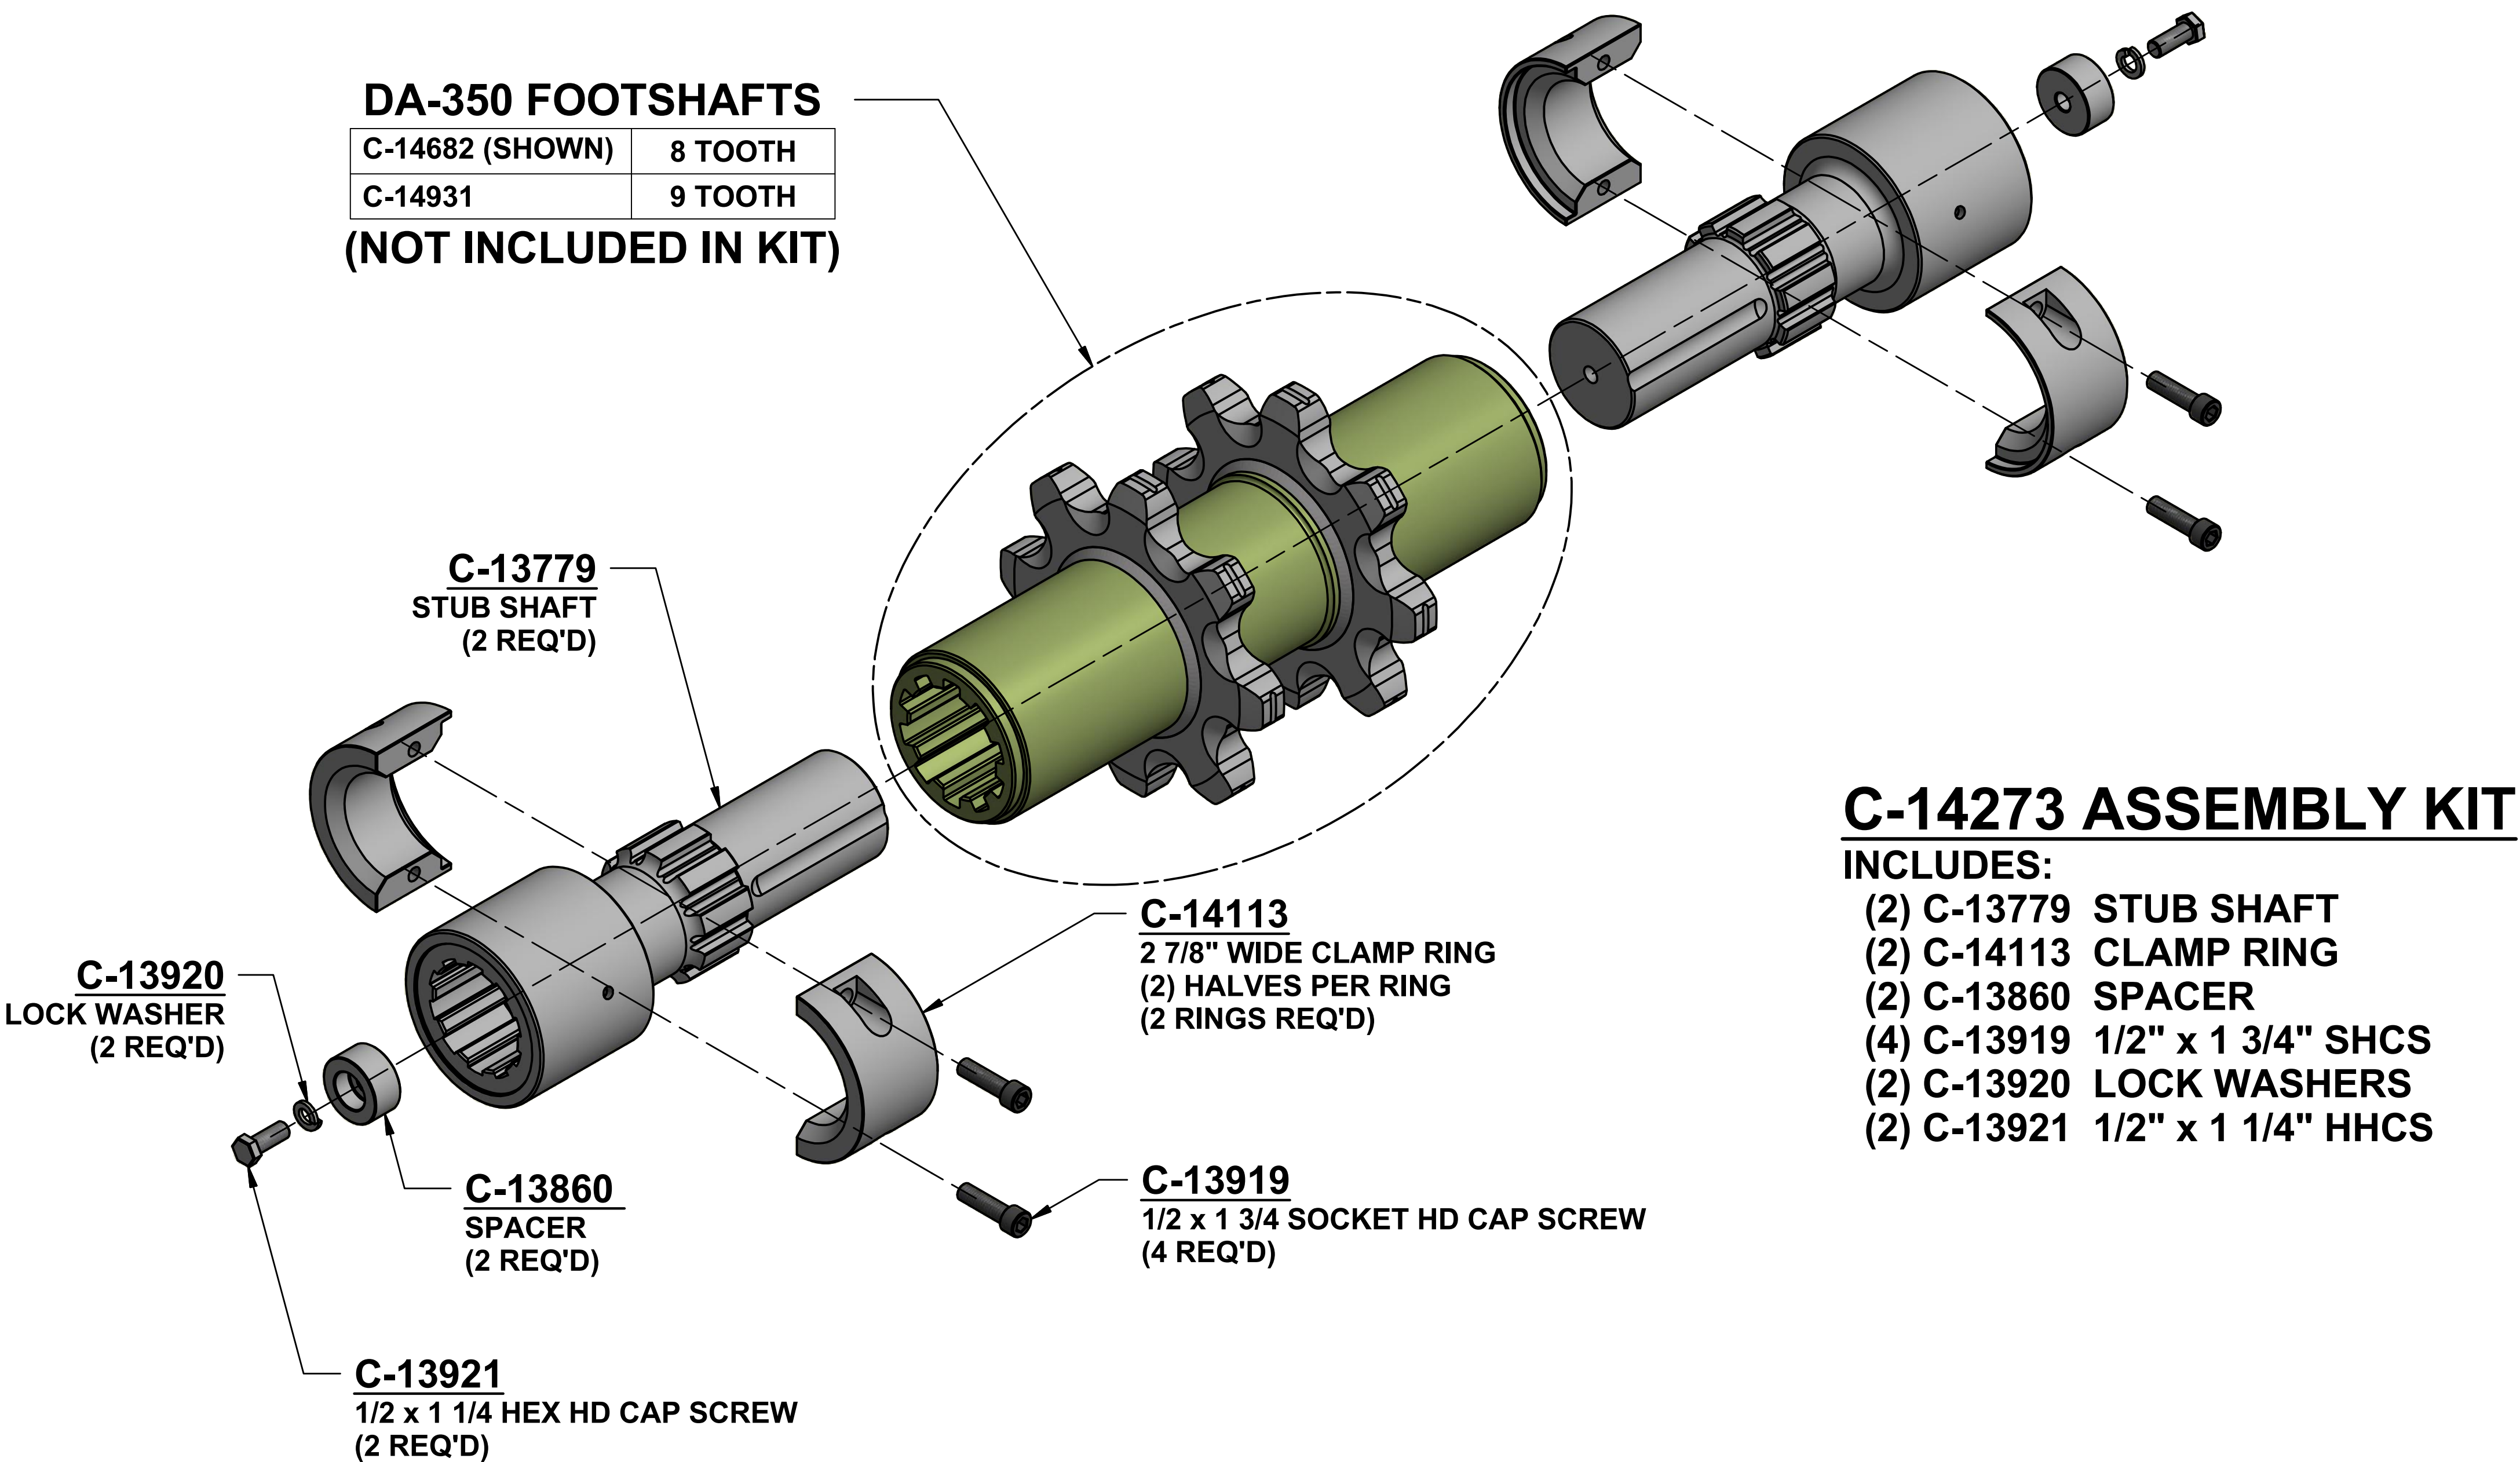

STUB SHAFT KIT

DA-350 CHAIN

DA-350 FOOTSHAFTS

C-14682 (SHOWN)	8 TOOTH
C-14931	9 TOOTH

(NOT INCLUDED IN KIT)

C-14273 ASSEMBLY KIT

- INCLUDES:**
- (2) C-13779 STUB SHAFT
 - (2) C-14113 CLAMP RING
 - (2) C-13860 SPACER
 - (4) C-13919 1/2" x 1 3/4" SHCS
 - (2) C-13920 LOCK WASHERS
 - (2) C-13921 1/2" x 1 1/4" HHCS