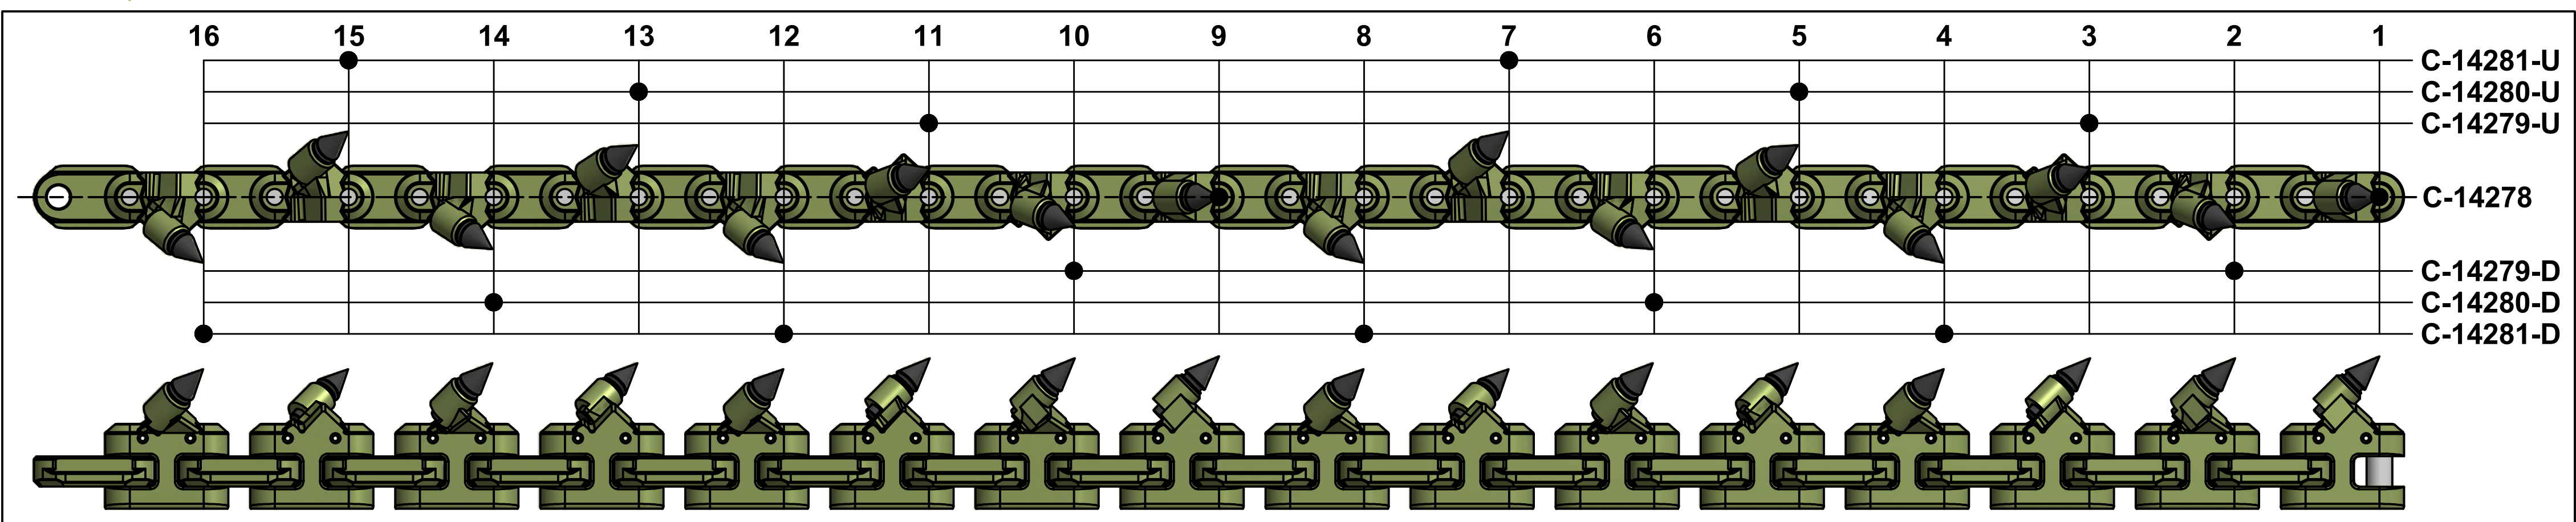

# 5274 TRIM CHAIN

## CHART 2152 : 112 UNITS

### 16 UNITS SHOWN

➤ DIRECTION OF TRAVEL ➡

CHART 5274 PARTS LIST		
QTY.	PART No.	DISCRIPTION
14	C-14278	BLOCKS
14	C-14279-U	BLOCKS
14	C-14279-D	BLOCKS
14	C-14280-U	BLOCKS
14	C-14280-D	BLOCKS
14	C-14281-U	BLOCKS
28	C-14281-D	BLOCKS
112	C-14385	CONNECTORS
224	C-14283	CONNECTING PINS
224	C-5207	RETAINING PIN

BLOCK POSITION LAYOUT		
BLOCK No.	KERF 1/2	POSITION
C-14278	0"	CENTER POSITION
C-14279 UP	1 5/16"	FIRST POSITION
C-14279 DOWN	1 5/16"	FIRST POSITION
C-14280 UP	2 3/8"	SECOND POSITION
C-14280 DOWN	2 3/8"	SECOND POSITION
C-14281 UP	3"	FIRST POSITION
C-14281 DOWN	3"	FIRST POSITION