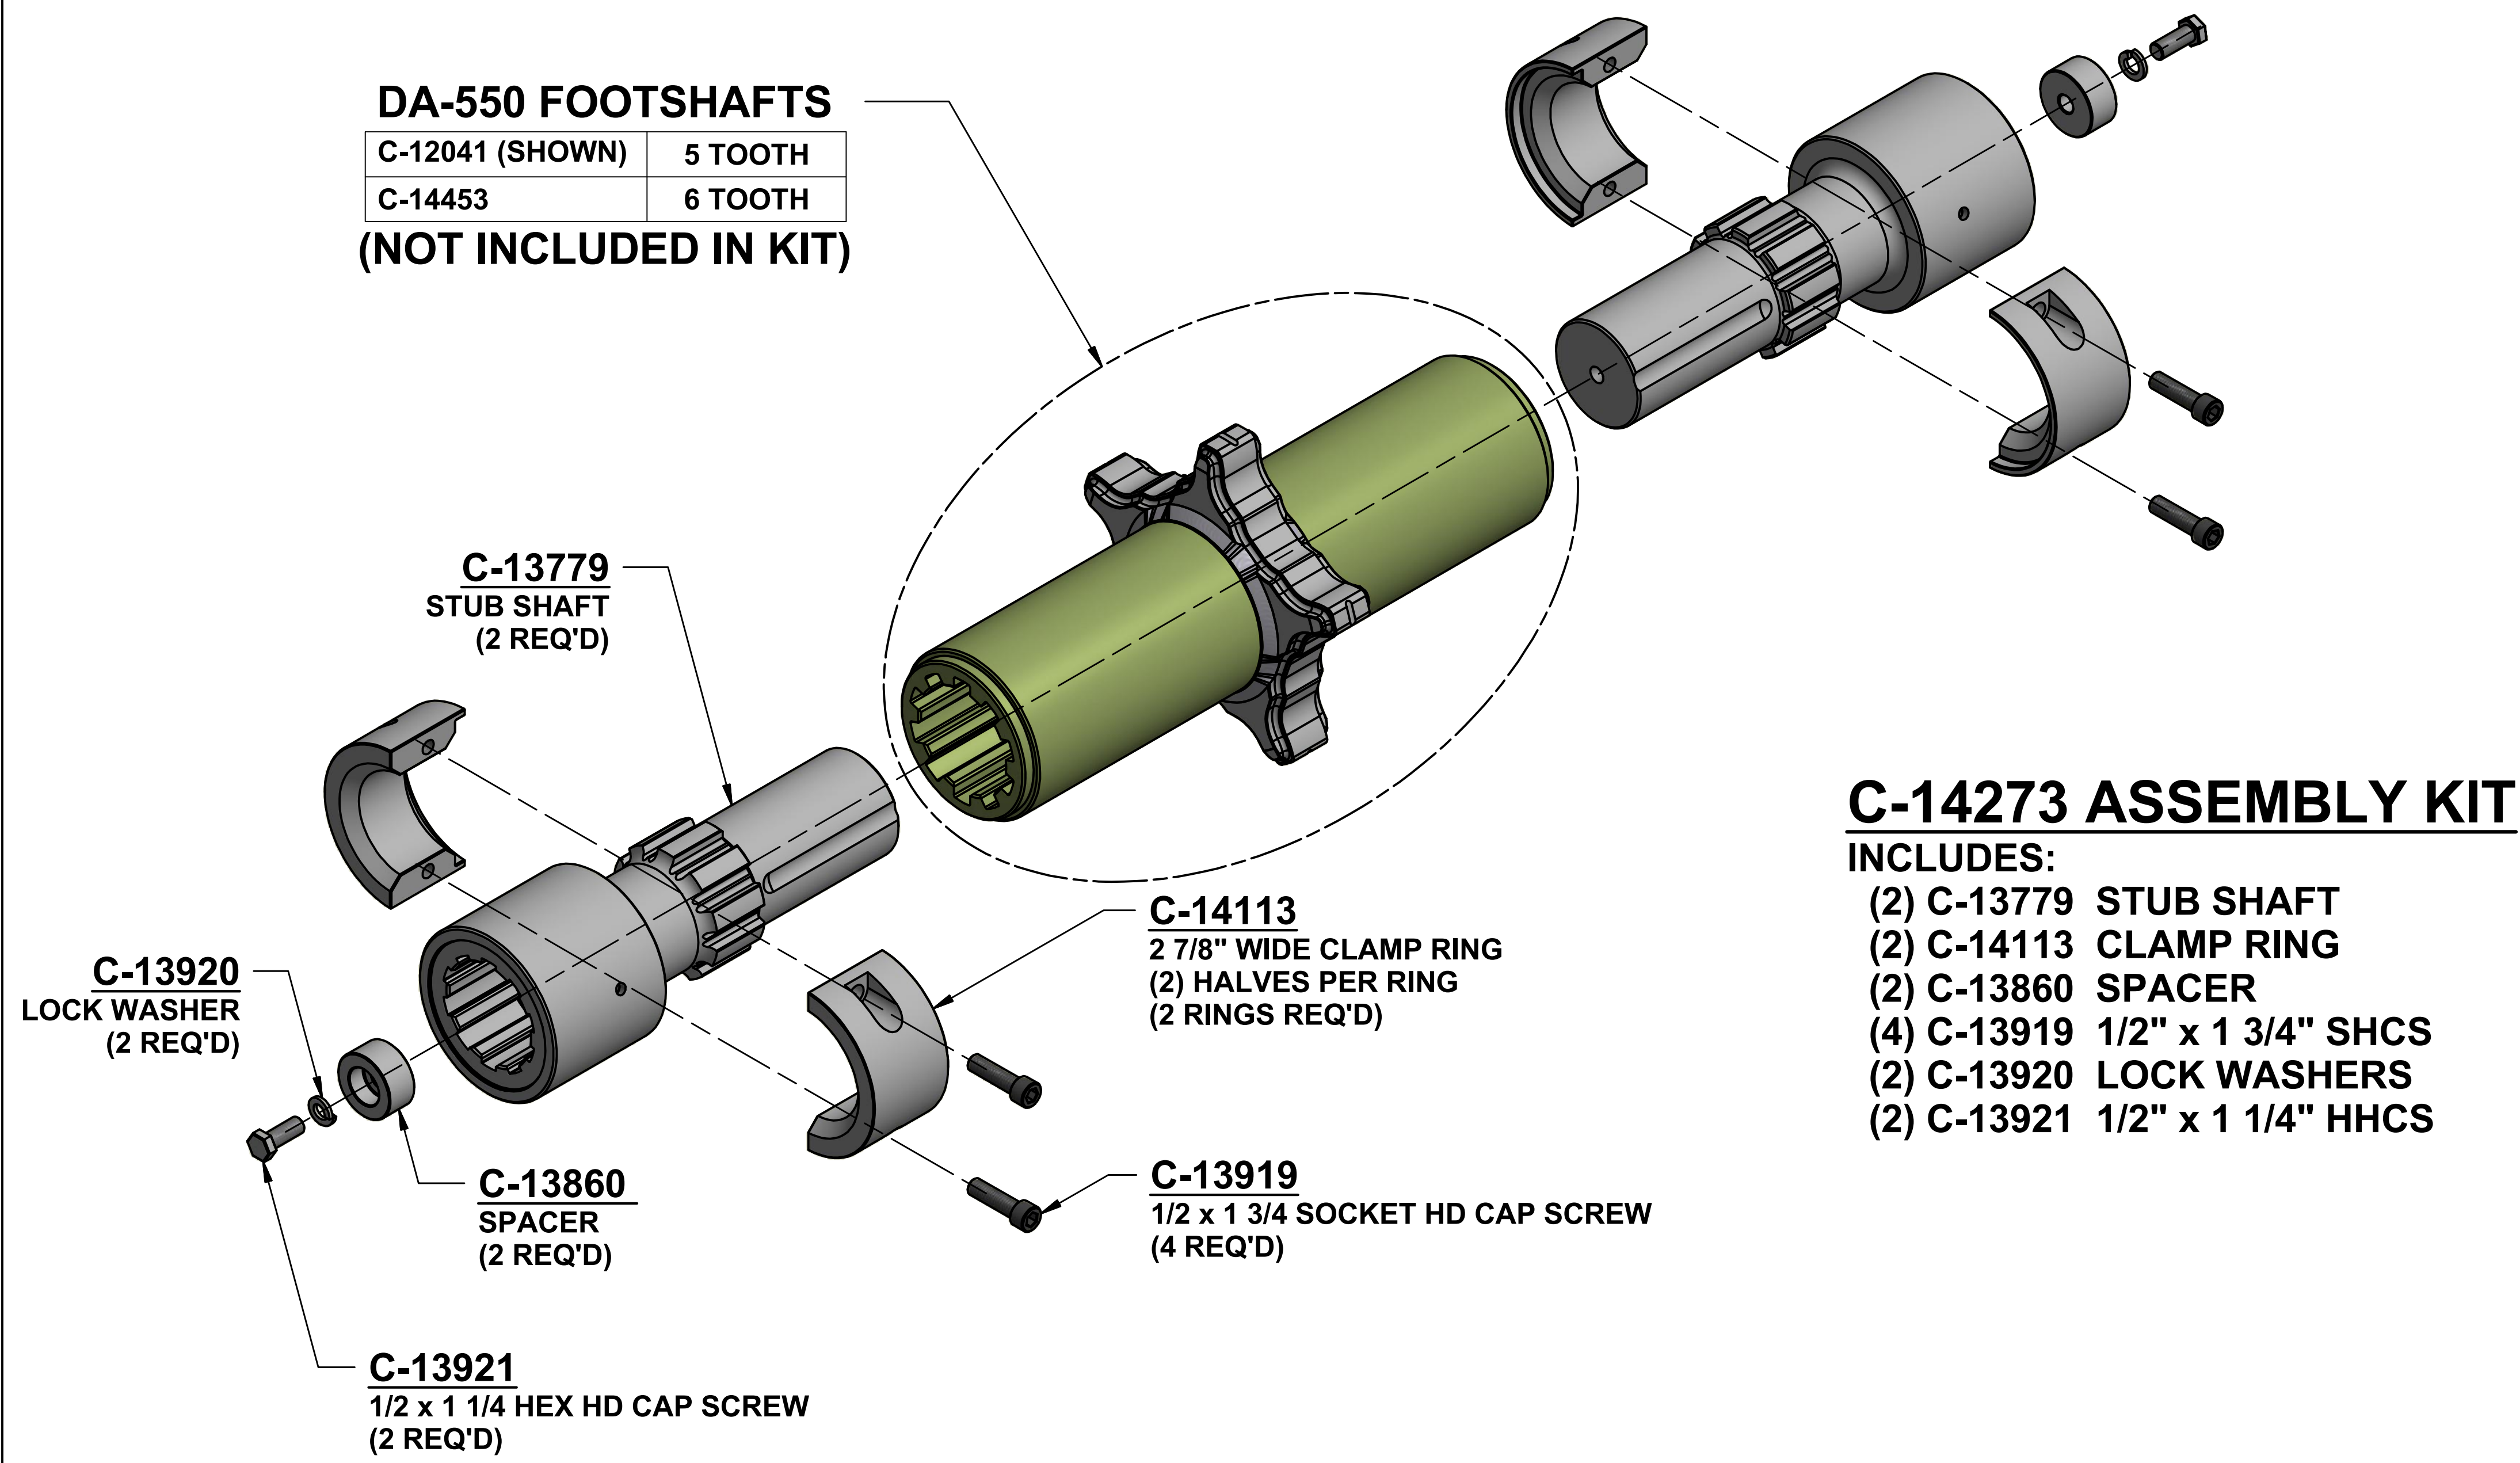

# STUB SHAFT KIT

## DA-550 CHAIN

### DA-550 FOOTSHAFTS

C-12041 (SHOWN)	5 TOOTH
C-14453	6 TOOTH

(NOT INCLUDED IN KIT)

**C-13779**  
STUB SHAFT  
(2 REQ'D)

**C-13920**  
LOCK WASHER  
(2 REQ'D)

**C-13860**  
SPACER  
(2 REQ'D)

**C-13921**  
1/2 x 1 1/4 HEX HD CAP SCREW  
(2 REQ'D)

**C-14113**  
2 7/8" WIDE CLAMP RING  
(2 HALVES PER RING  
(2 RINGS REQ'D)

**C-13919**  
1/2 x 1 3/4 SOCKET HD CAP SCREW  
(4 REQ'D)