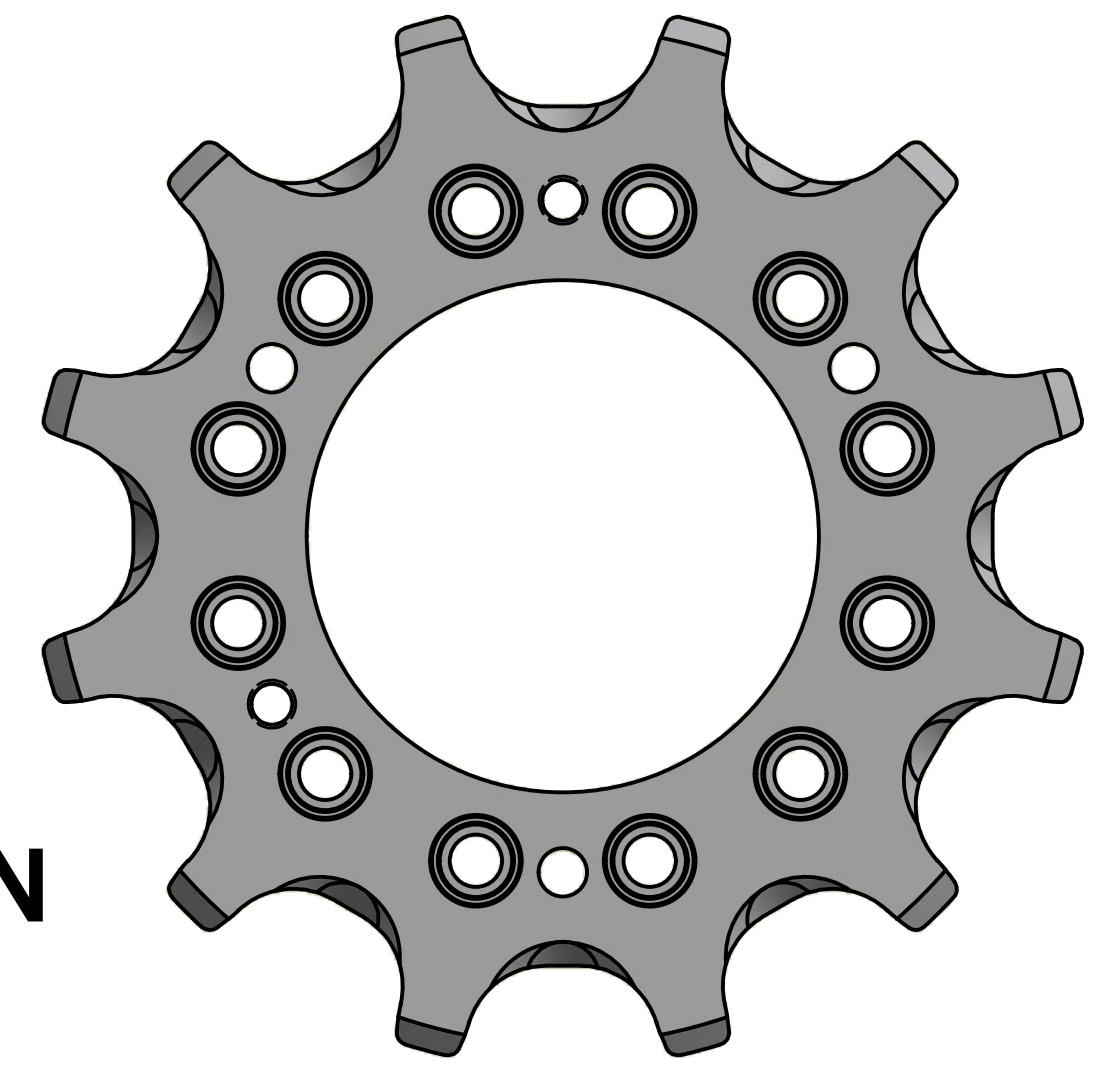

C-14171 DRUM SPROCKET
25.5" CUT DIAMETER

C-14171
DRUM SPROCKET
13 TOOTH

ROTATIONAL CUTTING
DIRECTION

C-14169
DRIVE SPROCKET
12 TOOTH

**TYPICAL DRUM & DRIVE SPROCKETS SHOWN
OTHER SPROCKET SIZES ARE AVAILABLE**