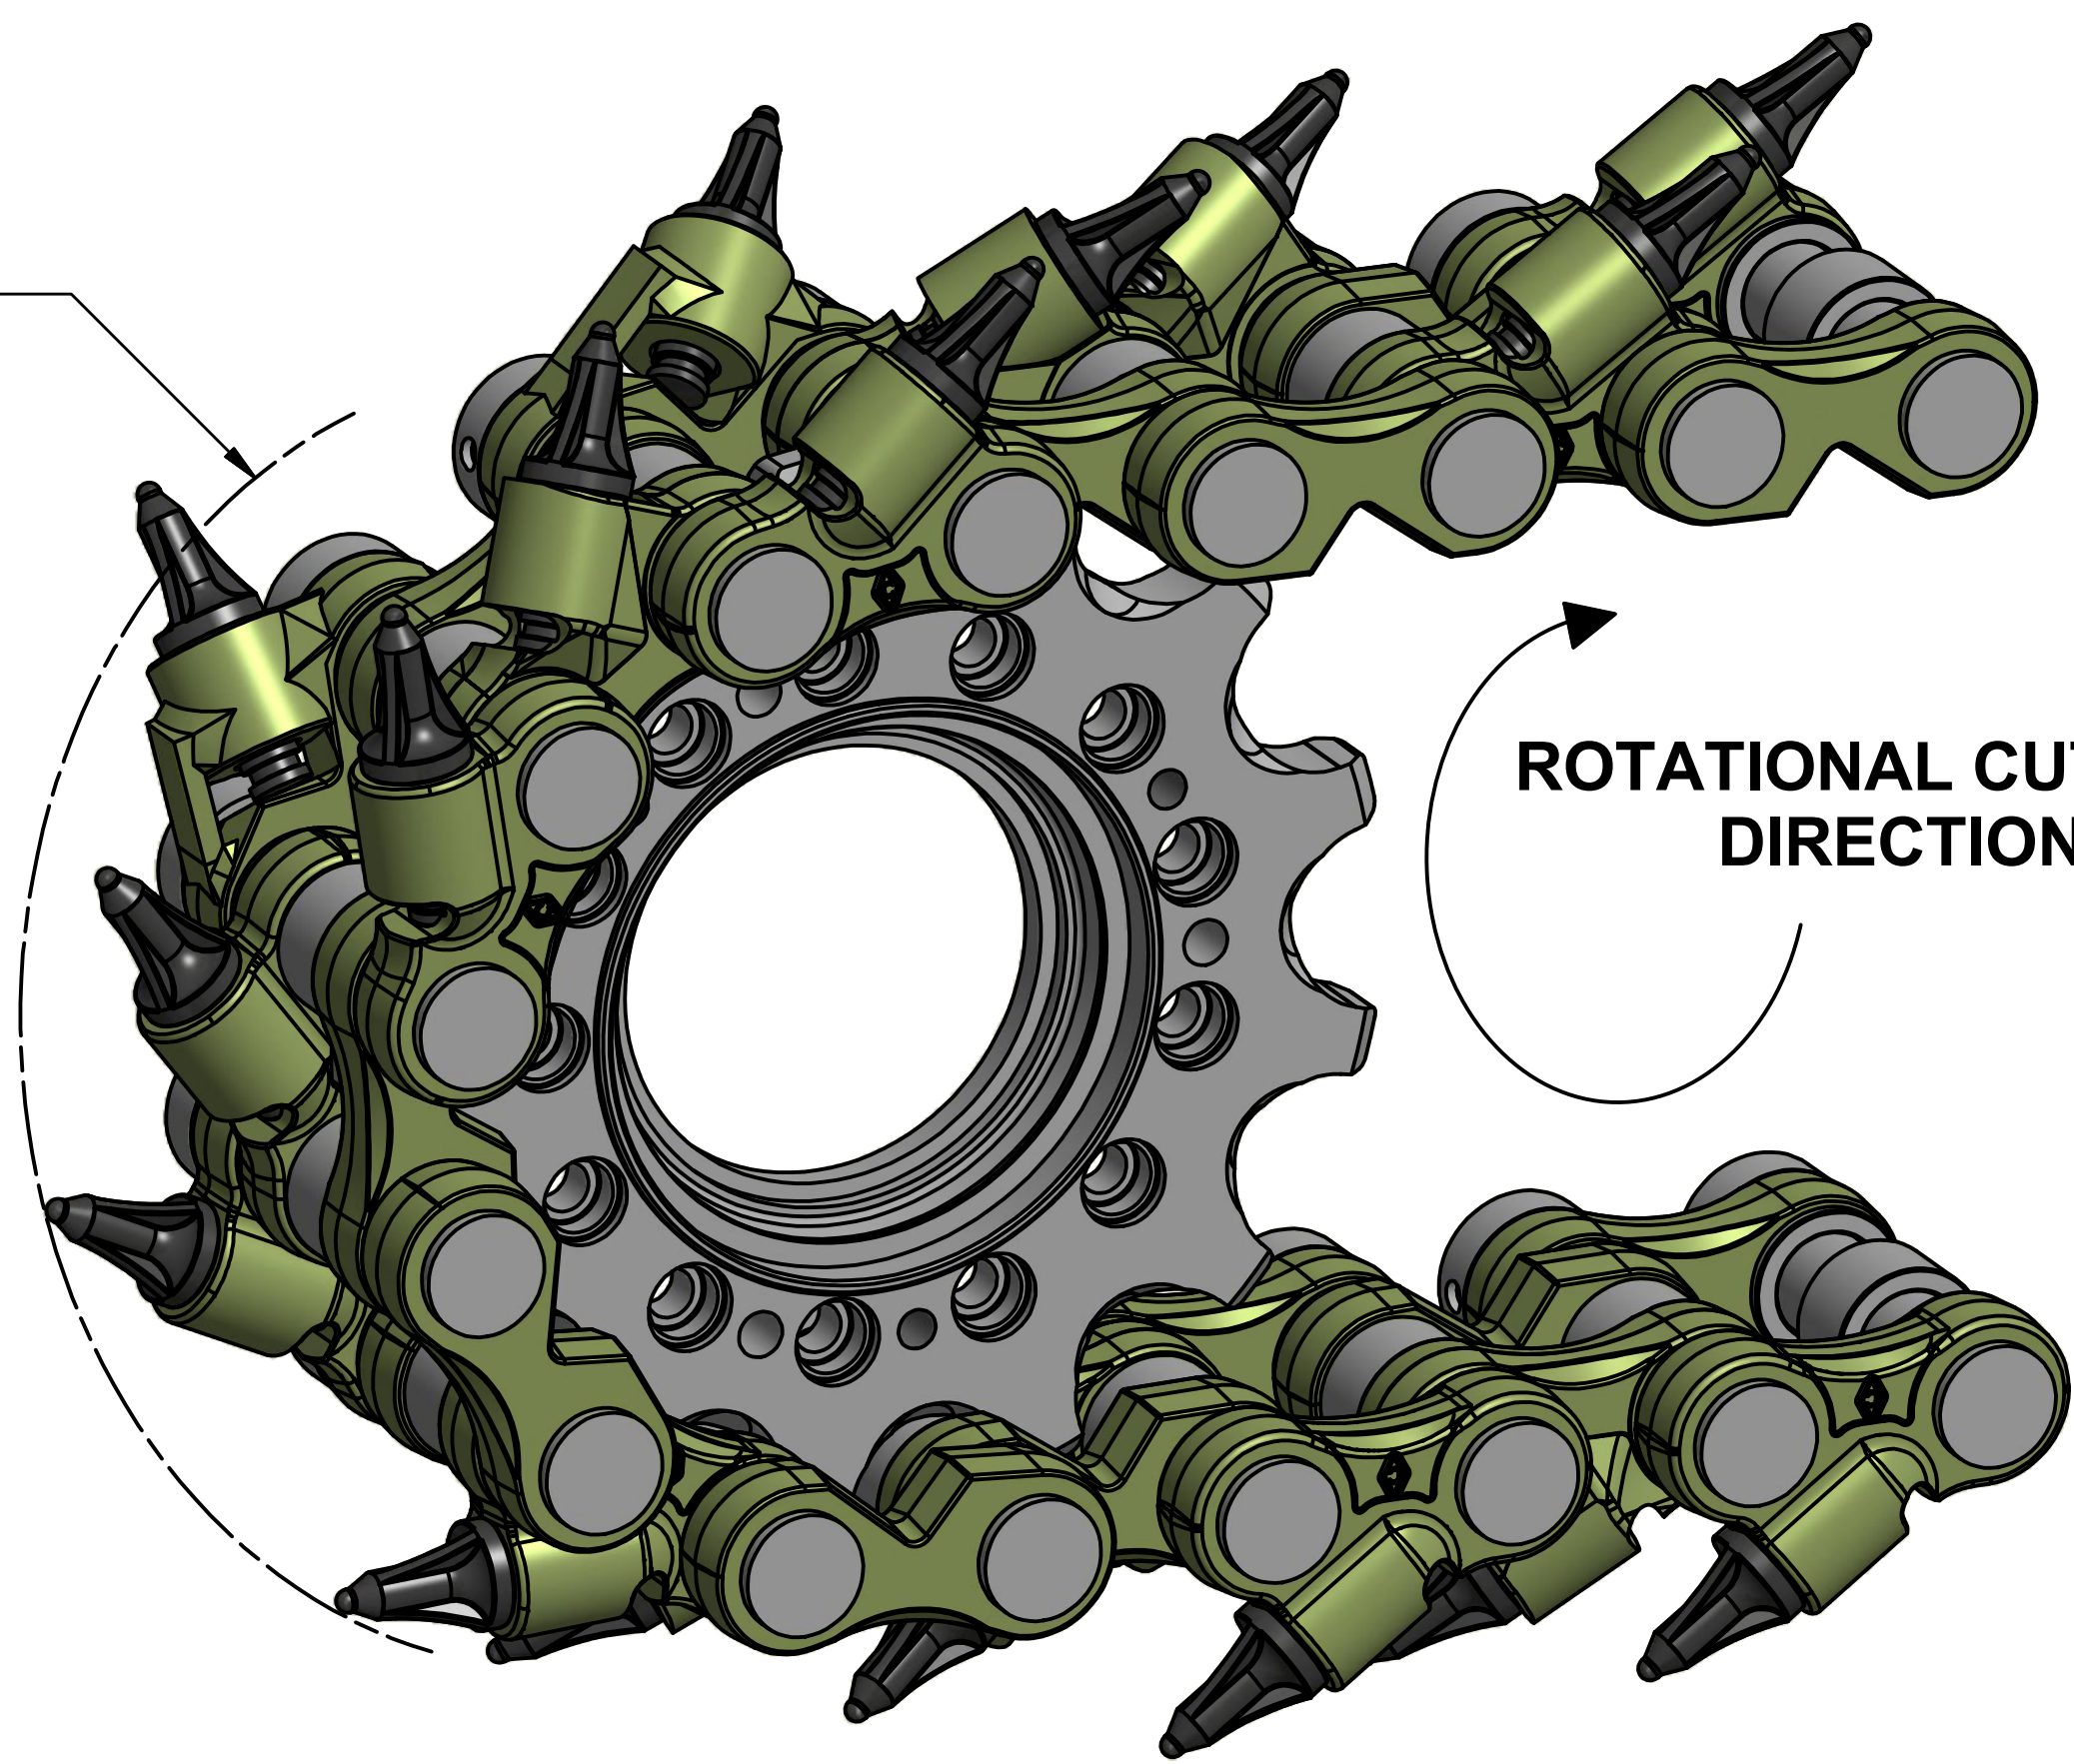

C-14171 DRUM SPROCKET
25.5" CUT DIAMETER

C-14171
DRUM SPROCKET
13 TOOTH

ROTATIONAL CUTTING
DIRECTION

C-14169
DRIVE SPROCKET
12 TOOTH

**TYPICAL DRUM & DRIVE SPROCKETS SHOWN
OTHER SPROCKET SIZES ARE AVAILABLE**