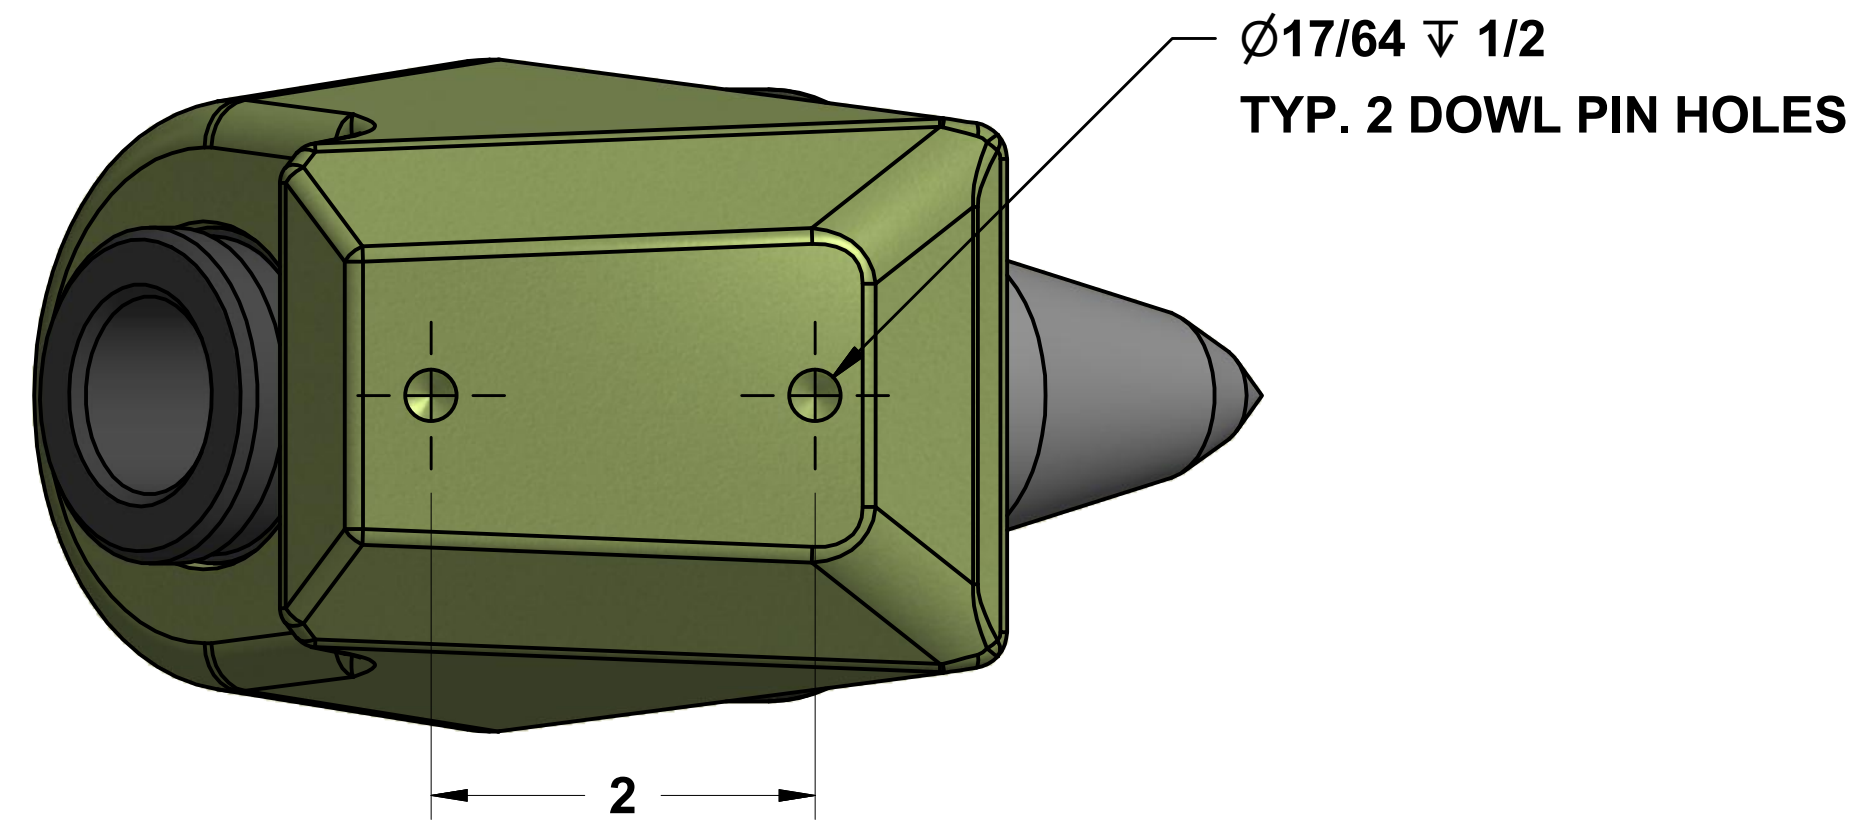

# CONE - LOK ASSEMBLY

**C-12759**  
CONE-LOK BIT LUG

**C-13276**  
CONE-LOK BASE

THE STANDARD CONE-LOK BASE CAN BE MODIFIED TO SATISFY YOUR REQUIREMENTS