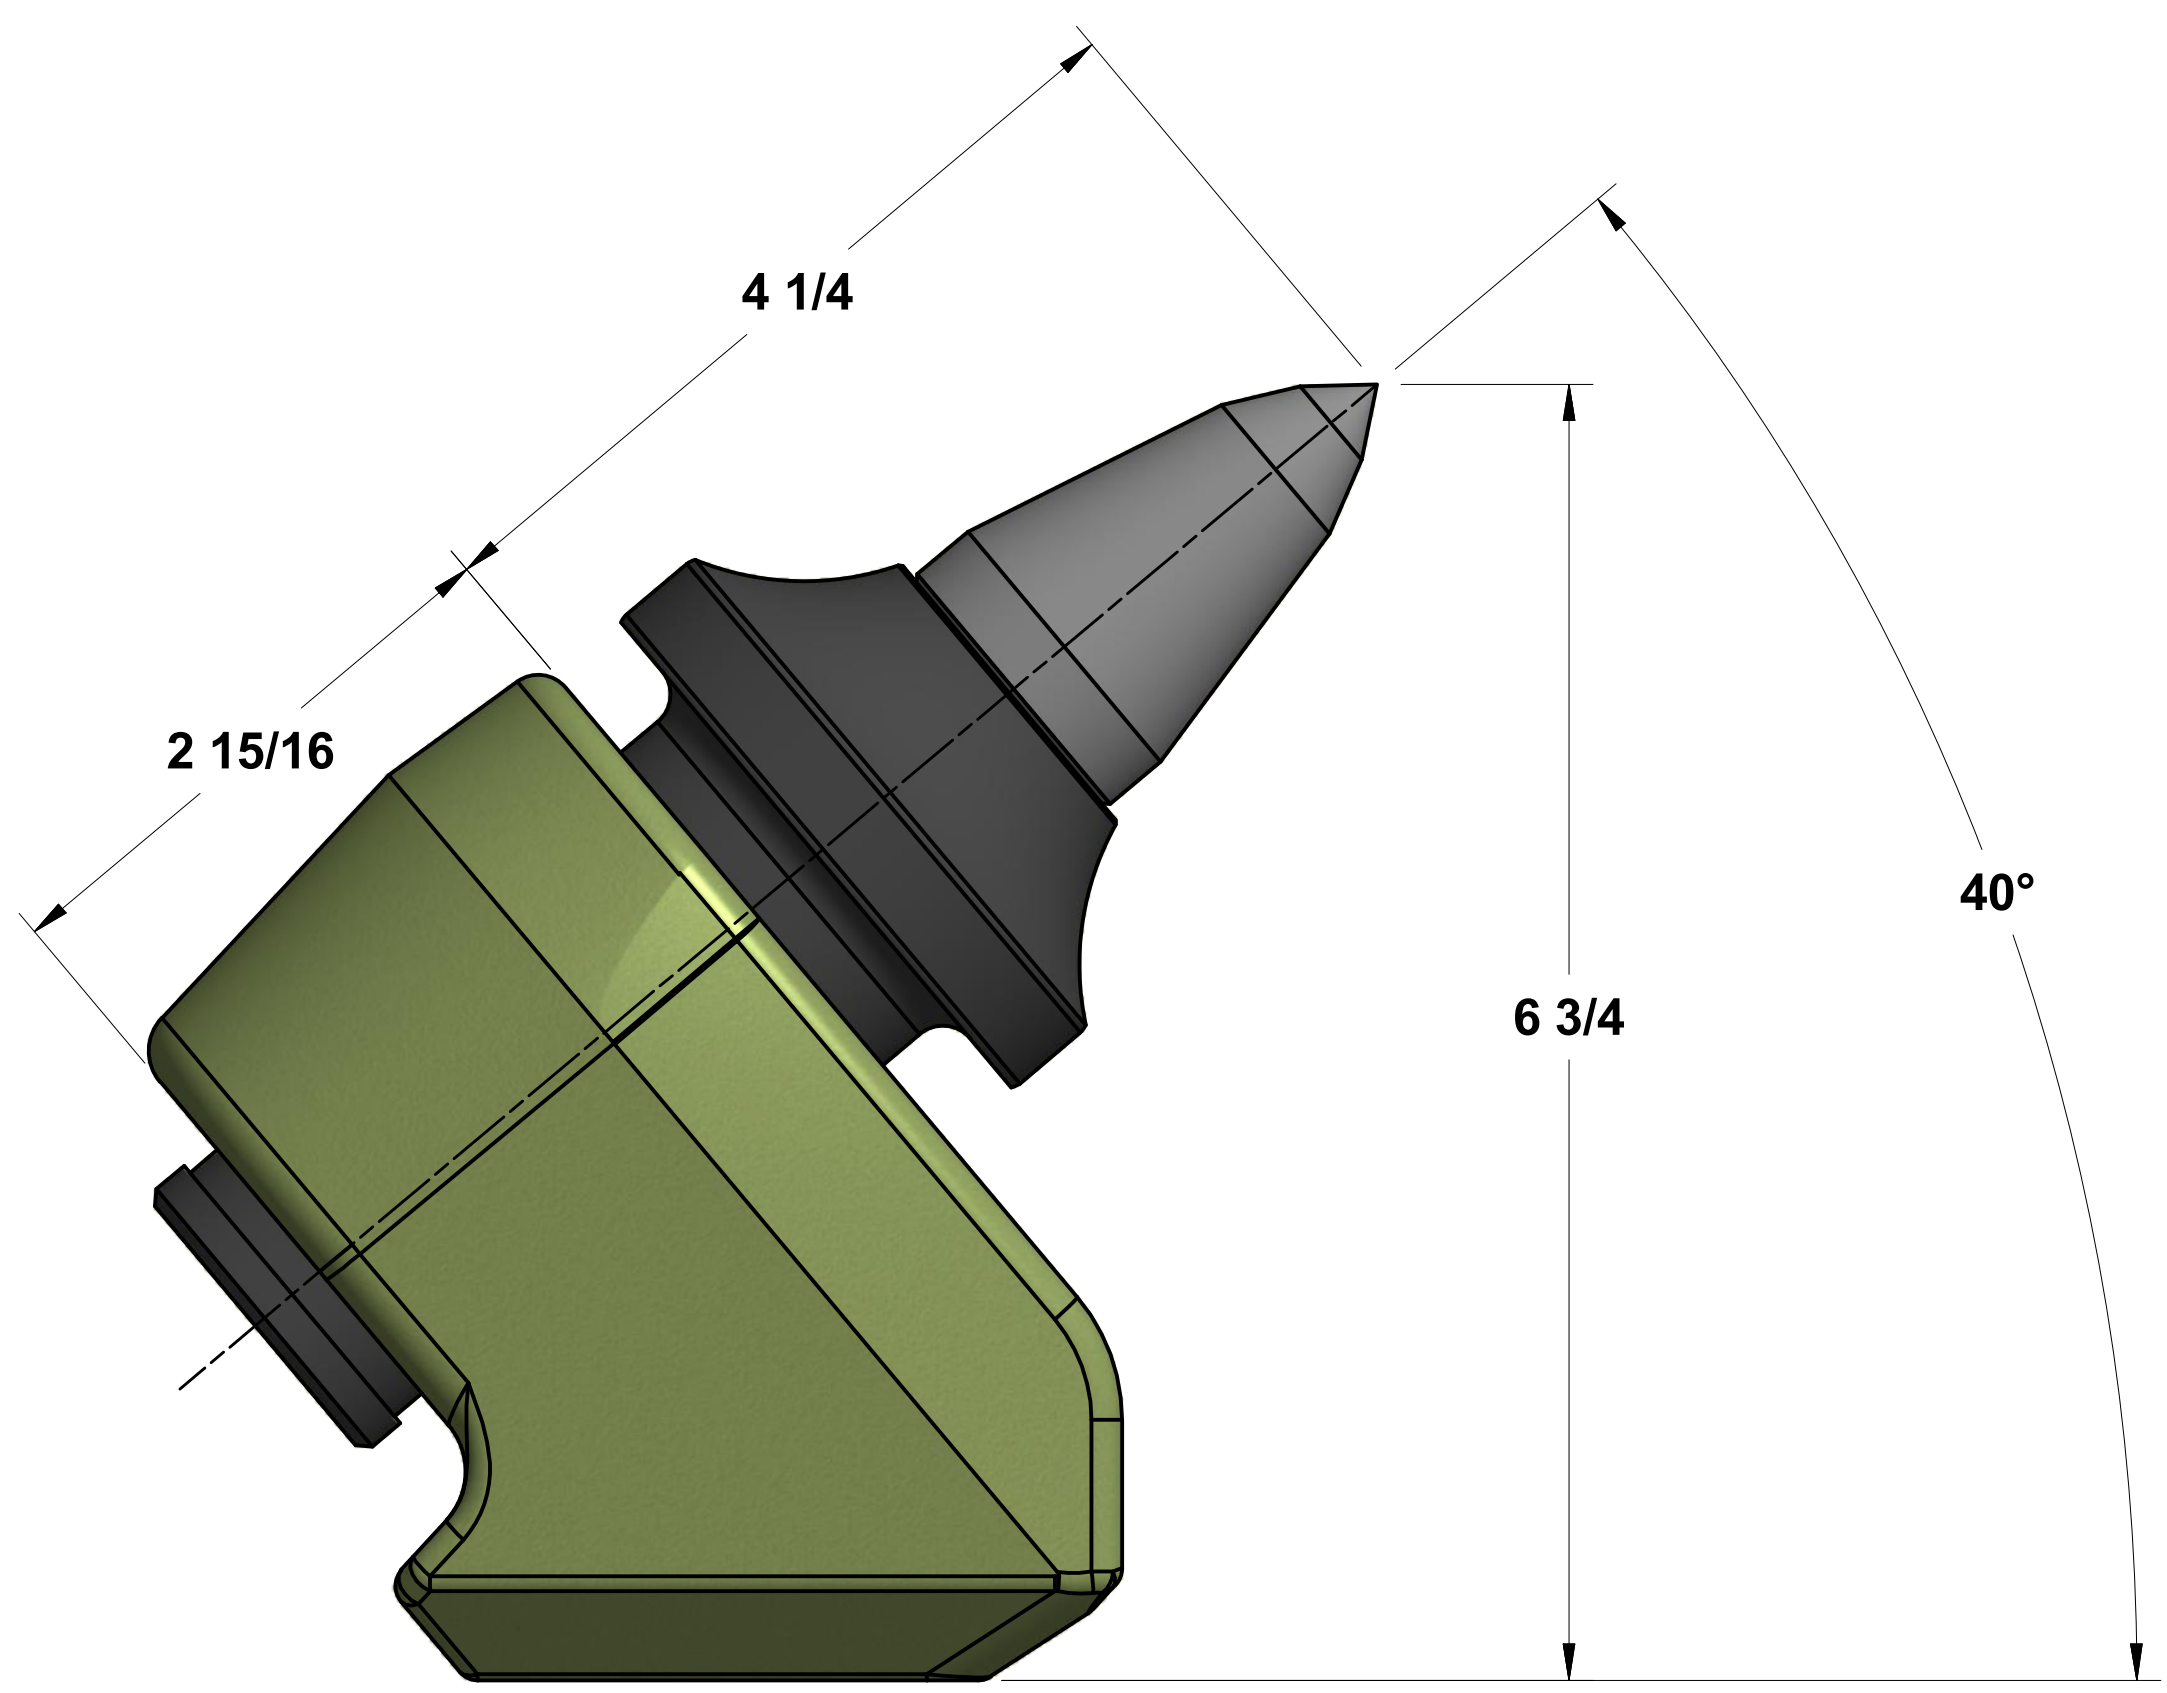

# CONE - LOK ASSEMBLY

**C-12759**  
CONE-LOK BIT LUG

**C-13276**  
CONE-LOK BASE

THE STANDARD CONE-LOK BASE CAN BE MODIFIED TO SATISFY YOUR REQUIREMENTS