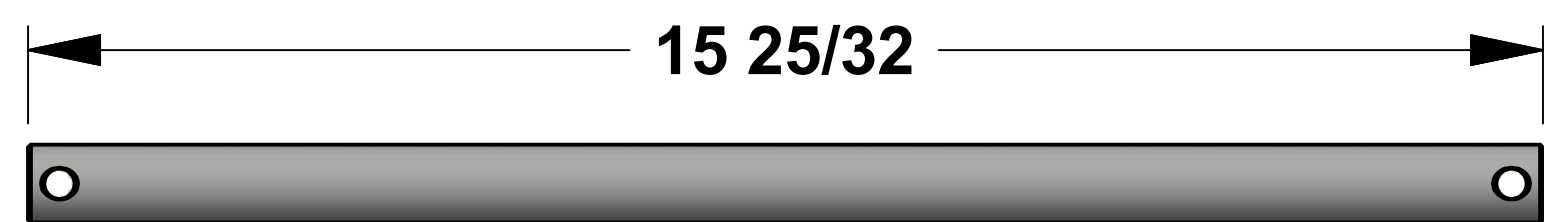

CC-416 CRAWLER CHAIN

REV 1

**C-15048 CRAWLER PAD
(1 PER UNIT)**

C-15052 - CHAIN UNIT (INCLUDES):

- (1) C-15048 CRAWLER PAD
- (1) C-15049 CONNECTING PIN
- (2) C-15051 RETAINING COLLARS
- (2) C-4397 RETAINING PINS

**C-15049 CONNECTING PIN
(1 PER UNIT)**

C-15053 - REPAIR UNIT (INCLUDES):

- (1) C-15048 CRAWLER PAD
- (2) C-15049 CONNECTING PIN
- (4) C-15051 RETAINING COLLARS
- (4) C-4397 RETAINING PINS

**C-15051 RETAINING COLLAR
(2 PER UNIT)**