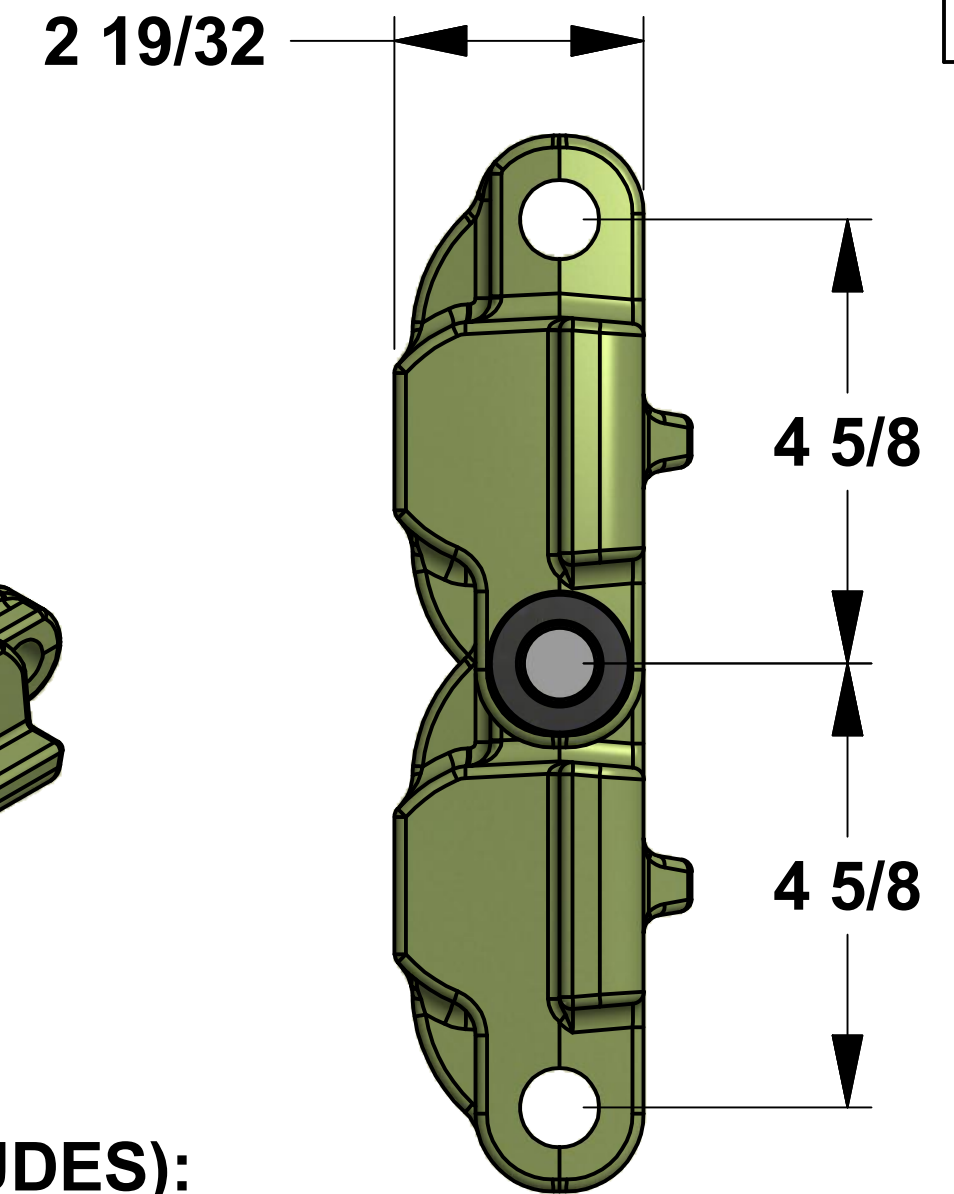

CC-416 CRAWLER CHAIN

REV 1

**C-15048 CRAWLER PAD
(1 PER UNIT)**

C-15052 - CHAIN UNIT (INCLUDES):

- (1) C-15048 CRAWLER PAD
- (1) C-15049 CONNECTING PIN
- (2) C-15051 RETAINING COLLARS
- (2) C-4397 RETAINING PINS

**C-15049 CONNECTING PIN
(1 PER UNIT)**

C-15053 - REPAIR UNIT (INCLUDES):

- (1) C-15048 CRAWLER PAD
- (2) C-15049 CONNECTING PIN
- (4) C-15051 RETAINING COLLARS
- (4) C-4397 RETAINING PINS

**C-15051 RETAINING COLLAR
(2 PER UNIT)**

BOLTER	# PADS PER ASSEMBLY	ASSEMBLIES PER MACHINE
CHDDR-17-B	56	2
	43	2