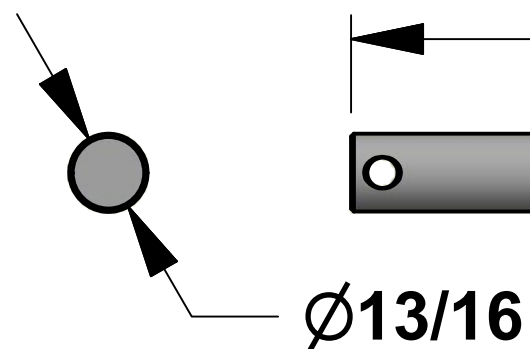

CC-416 CRAWLER CHAIN

REV 1

**C-15048 CRAWLER PAD
(1 PER UNIT)**

C-15052 - CHAIN UNIT (INCLUDES):

- (1) C-15048 CRAWLER PAD
- (1) C-15049 CONNECTING PIN
- (2) C-15051 RETAINING COLLARS
- (2) C-4397 RETAINING PINS

**C-15049 CONNECTING PIN
(1 PER UNIT)**

C-15053 - REPAIR UNIT (INCLUDES):

- (1) C-15048 CRAWLER PAD
- (2) C-15049 CONNECTING PIN
- (4) C-15051 RETAINING COLLARS
- (4) C-4397 RETAINING PINS

**C-15051 RETAINING COLLAR
(2 PER UNIT)**