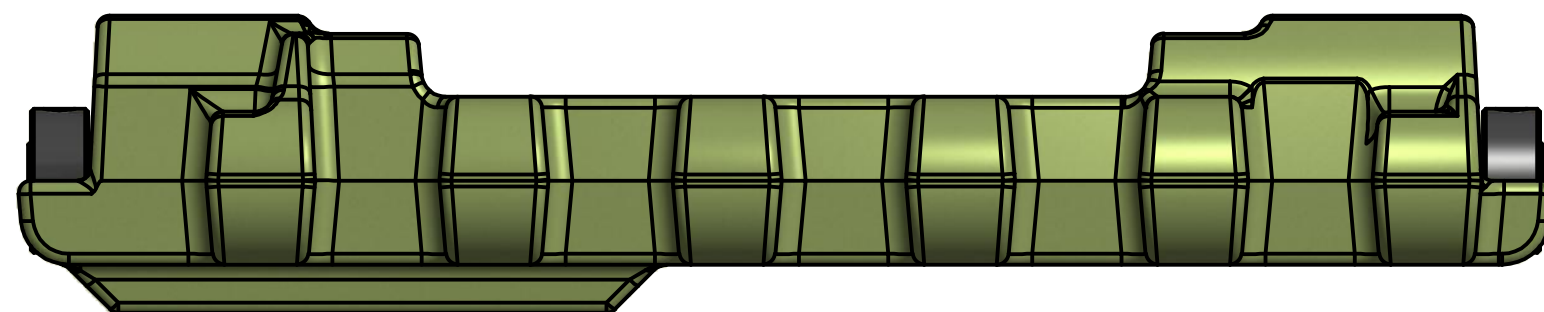

CC-416 CRAWLER CHAIN

REV 1

**C-15048 CRAWLER PAD
(1 PER UNIT)**

C-15052 - CHAIN UNIT (INCLUDES):

- (1) C-15048 CRAWLER PAD
- (1) C-15049 CONNECTING PIN
- (2) C-15051 RETAINING COLLARS
- (2) C-4397 RETAINING PINS

**C-15049 CONNECTING PIN
(1 PER UNIT)**

C-15053 - REPAIR UNIT (INCLUDES):

- (1) C-15048 CRAWLER PAD
- (2) C-15049 CONNECTING PIN
- (4) C-15051 RETAINING COLLARS
- (4) C-4397 RETAINING PINS

**C-15051 RETAINING COLLAR
(2 PER UNIT)**