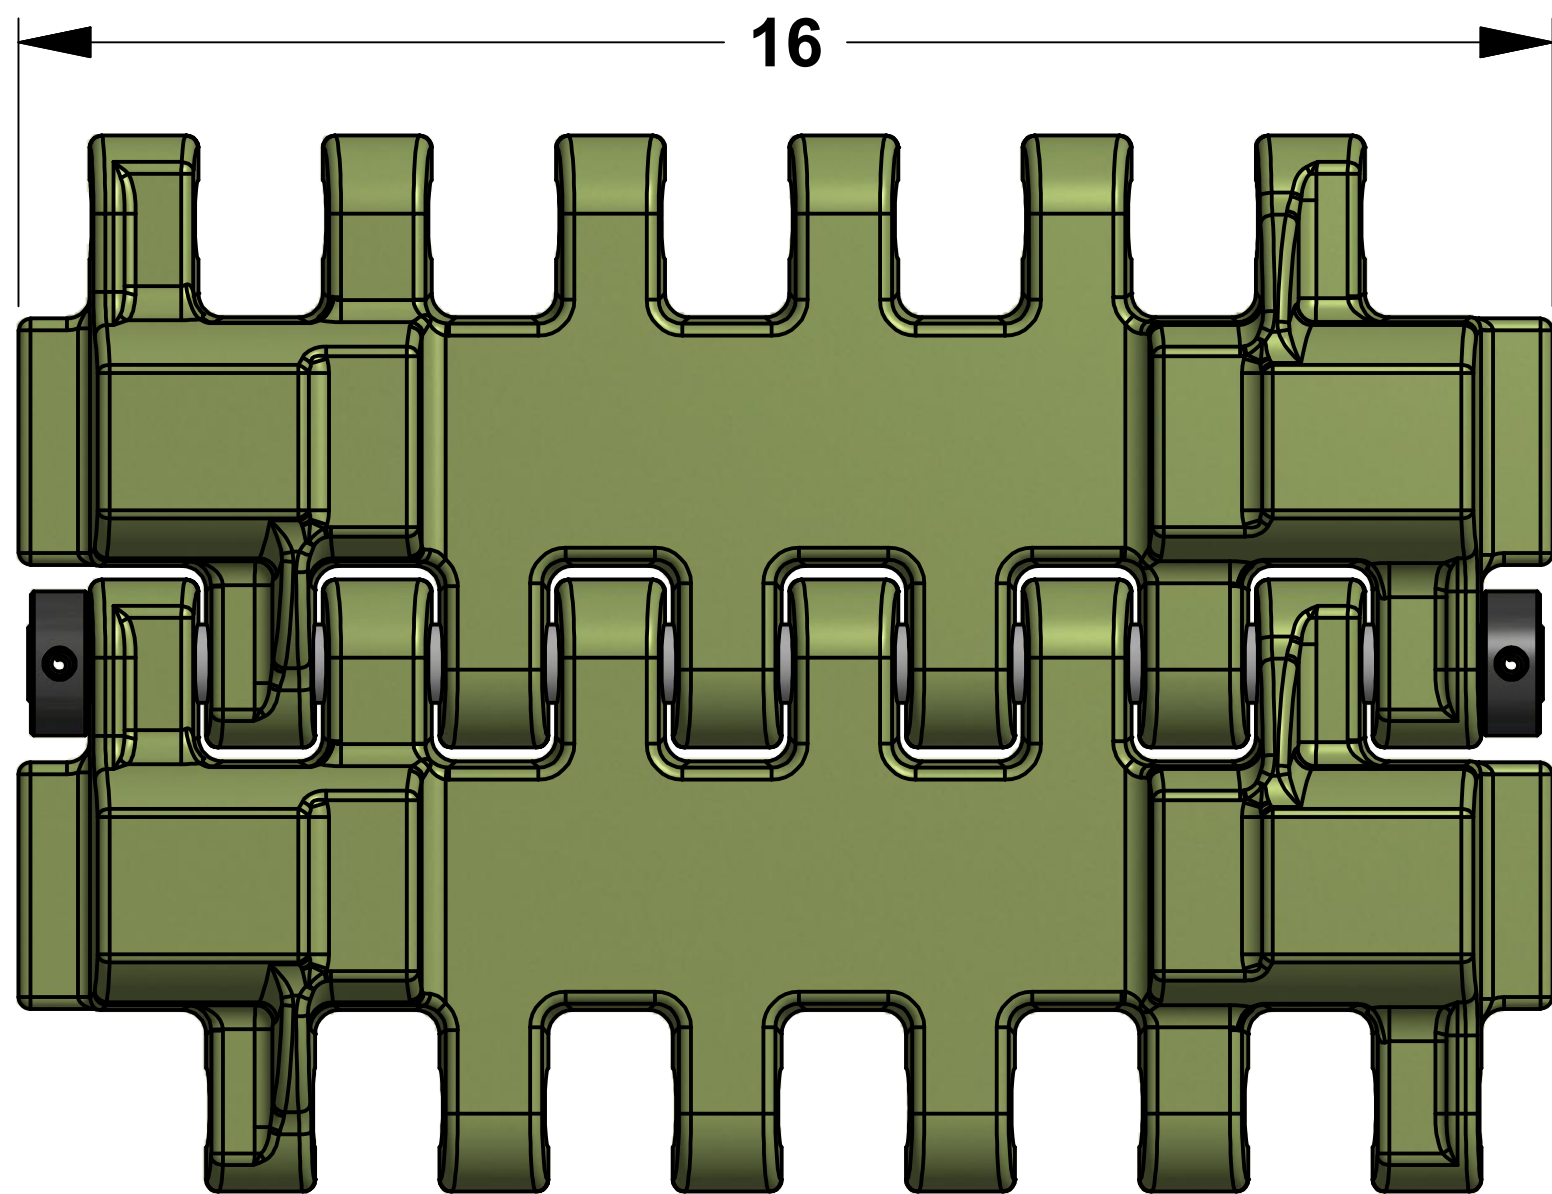

CC-416 CRAWLER CHAIN

REV 1

**C-15048 CRAWLER PAD
(1 PER UNIT)**

C-15052 - CHAIN UNIT (INCLUDES):

- (1) C-15048 CRAWLER PAD
- (1) C-15049 CONNECTING PIN
- (2) C-15051 RETAINING COLLARS
- (2) C-4397 RETAINING PINS

**C-15049 CONNECTING PIN
(1 PER UNIT)**

C-15053 - REPAIR UNIT (INCLUDES):

- (1) C-15048 CRAWLER PAD
- (2) C-15049 CONNECTING PIN
- (4) C-15051 RETAINING COLLARS
- (4) C-4397 RETAINING PINS

**C-15051 RETAINING COLLAR
(2 PER UNIT)**

BOLTER	# PADS PER ASSEMBLY	ASSEMBLIES PER MACHINE
CHDDR-17-B	56	2
	43	2