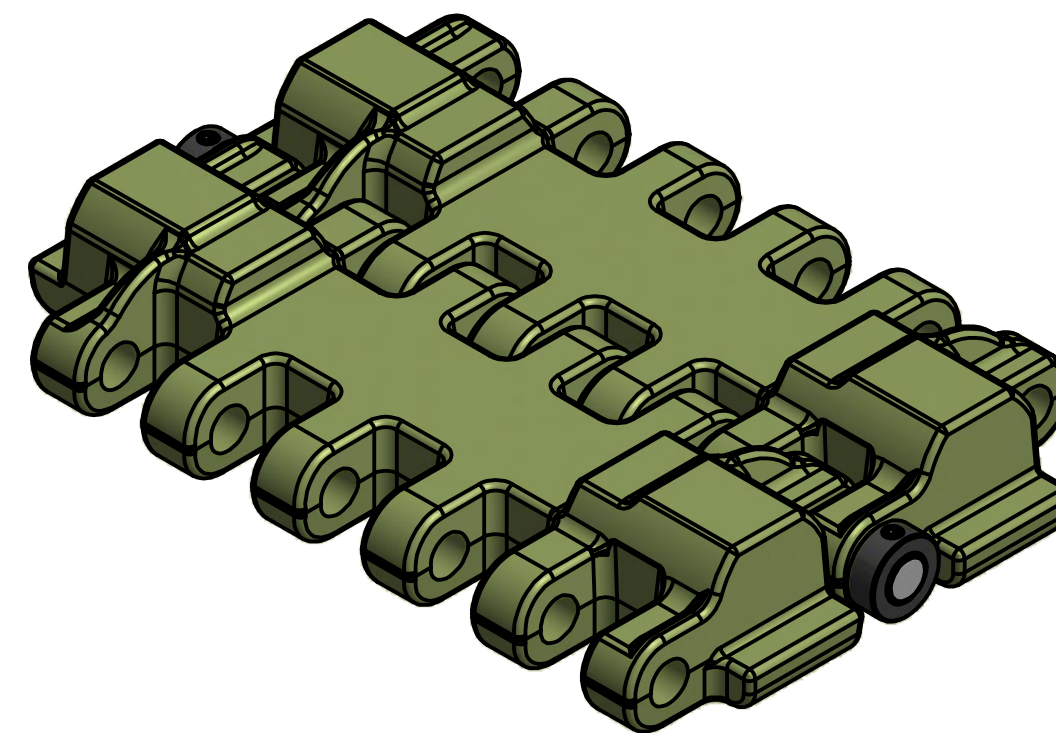

CC-416 CRAWLER CHAIN

REV 1

**C-15048 CRAWLER PAD
(1 PER UNIT)**

C-15052 - CHAIN UNIT (INCLUDES):

- (1) C-15048 CRAWLER PAD
- (1) C-15049 CONNECTING PIN
- (2) C-15051 RETAINING COLLARS
- (2) C-4397 RETAINING PINS

**C-15049 CONNECTING PIN
(1 PER UNIT)**

C-15053 - REPAIR UNIT (INCLUDES):

- (1) C-15048 CRAWLER PAD
- (2) C-15049 CONNECTING PIN
- (4) C-15051 RETAINING COLLARS
- (4) C-4397 RETAINING PINS

**C-15051 RETAINING COLLAR
(2 PER UNIT)**

BOLTER	# PADS PER ASSEMBLY	ASSEMBLIES PER MACHINE
CHDDR-17-B	56	2
	43	2