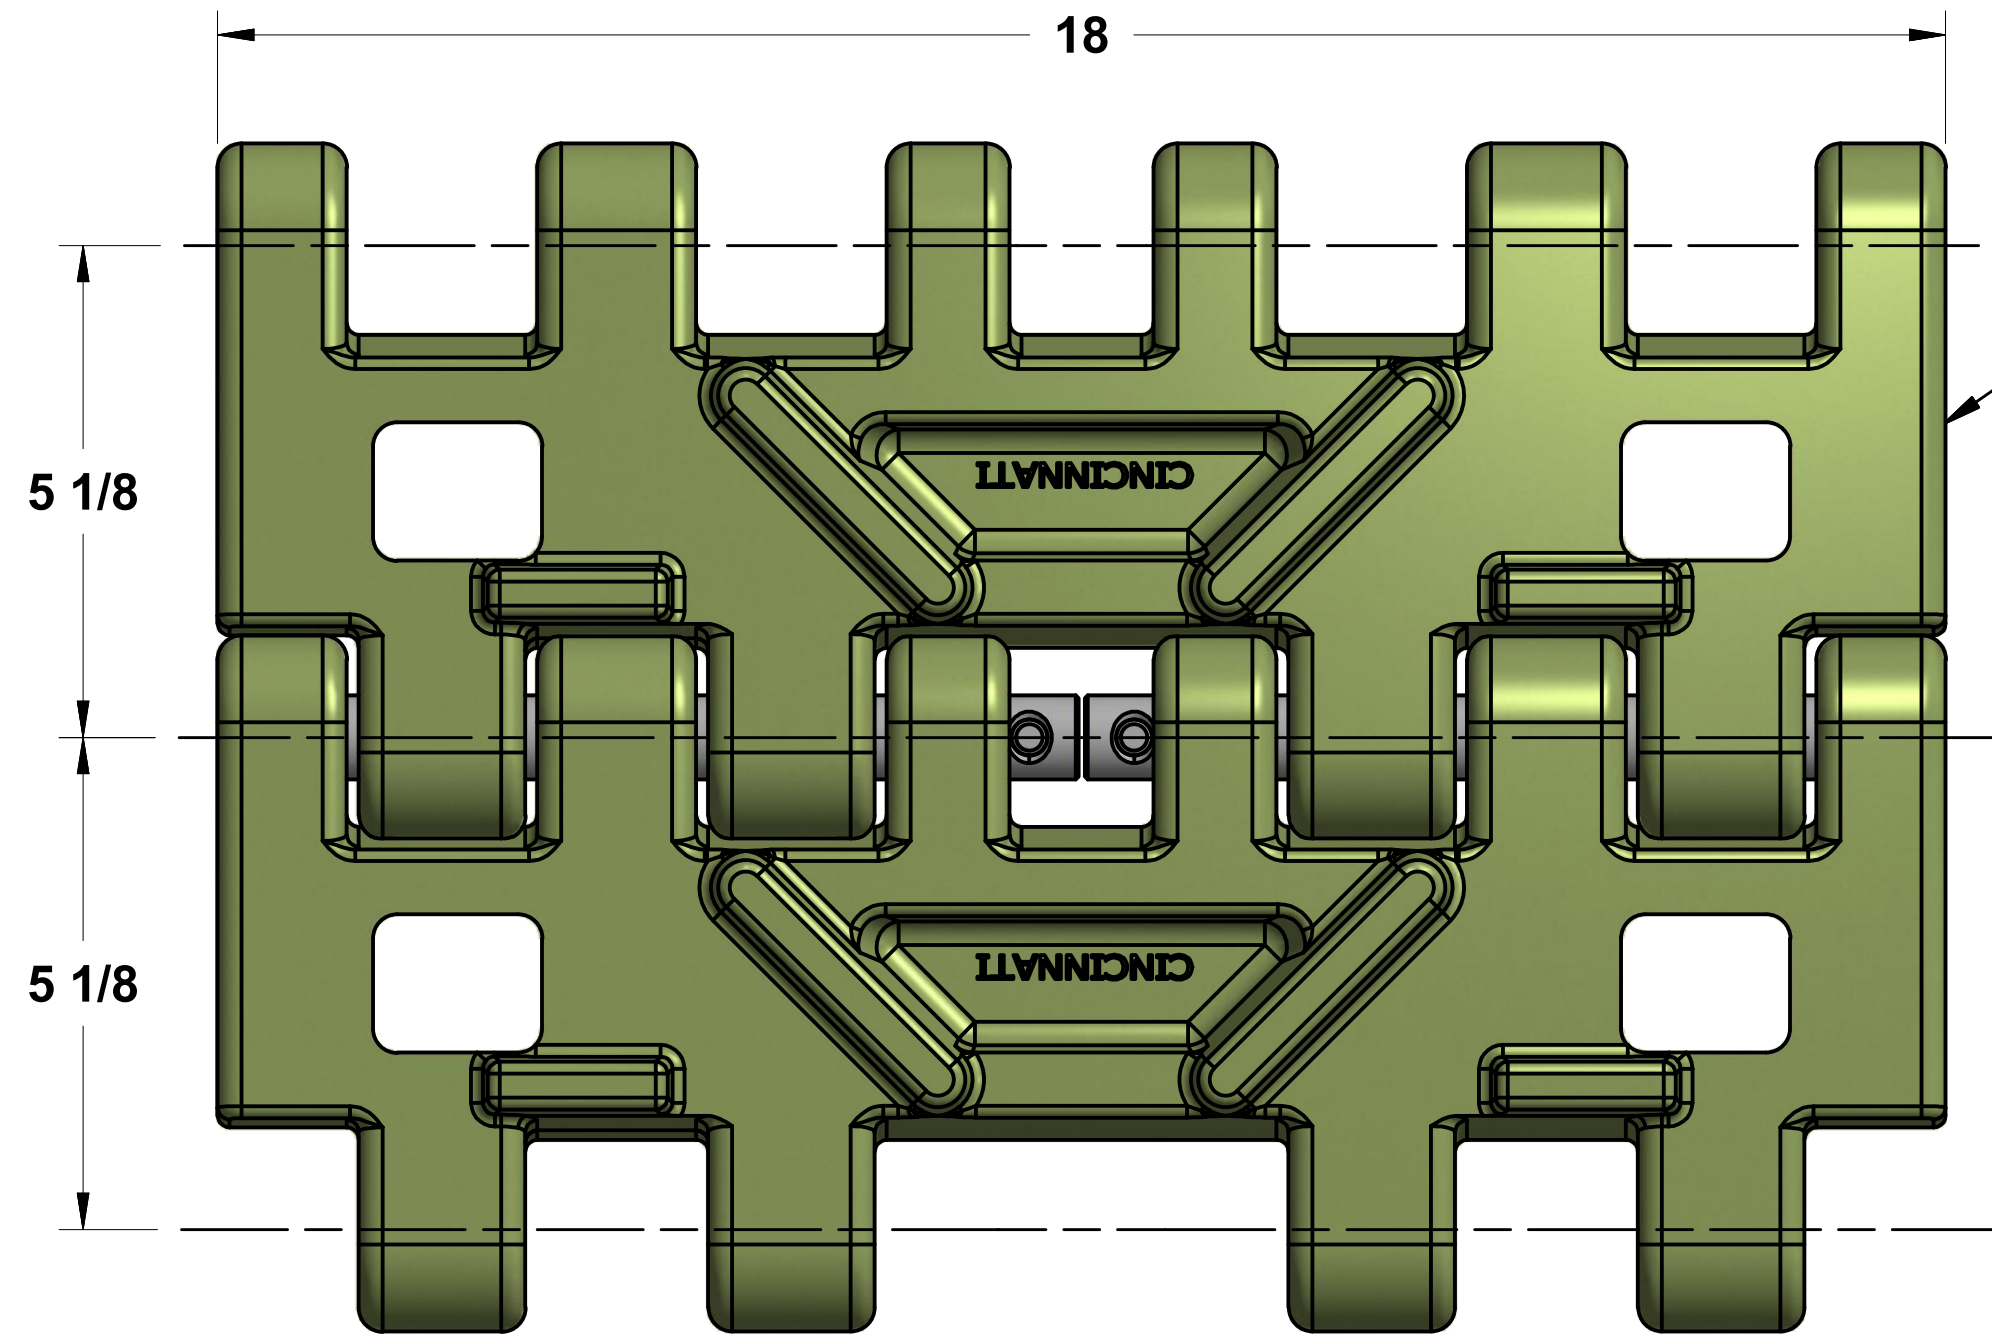

CC-518 CRAWLER CHAIN

REV -

C-14387 CRAWLER PAD
(1 PER UNIT)

C-14401 CONNECTING PIN
(1 PER UNIT)

C-13853 RETAINING PIN
(2 PER UNIT)