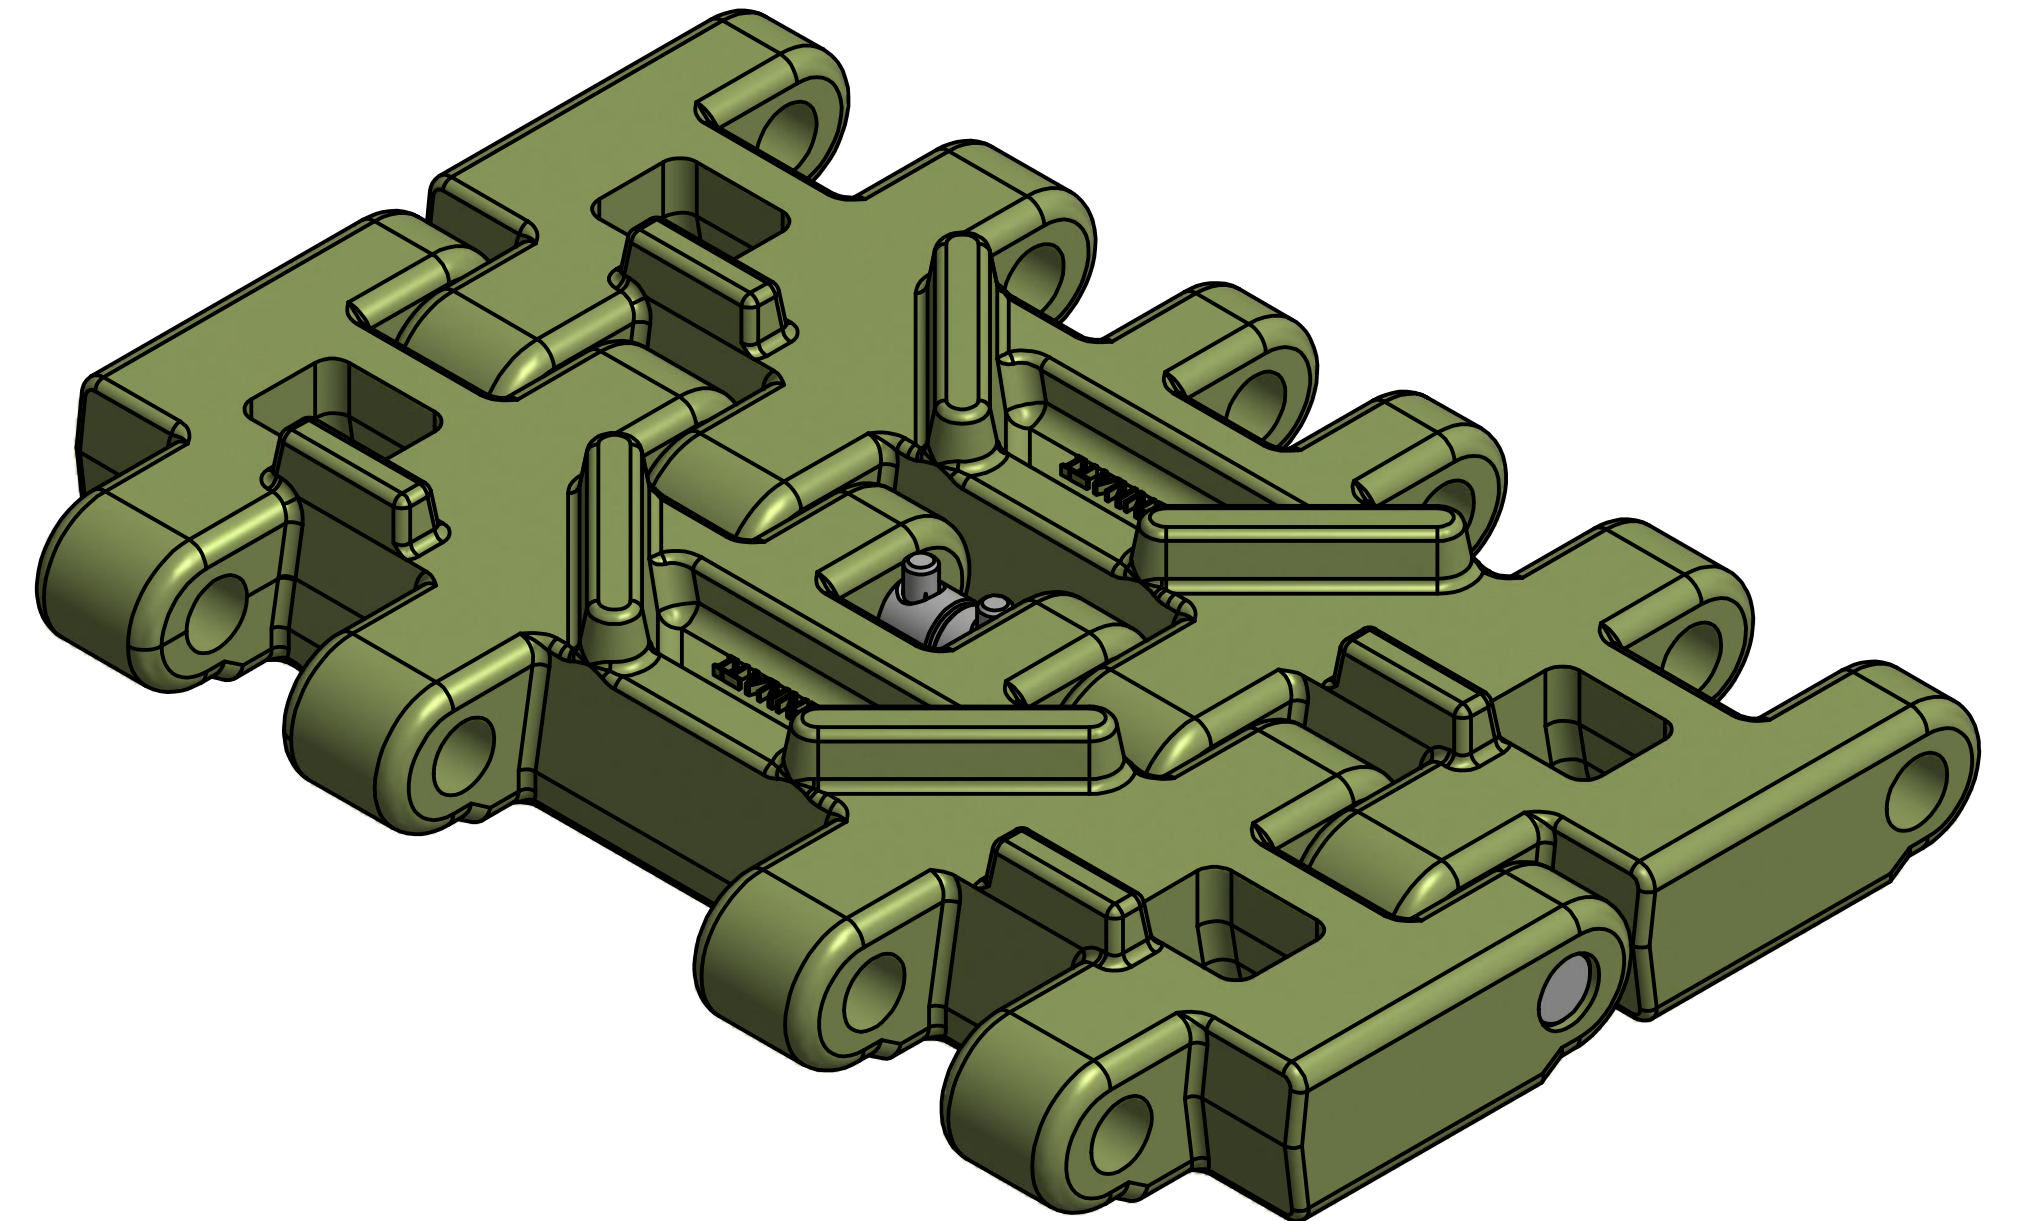

CC-518 CRAWLER CHAIN

REV -

C-14387 CRAWLER PAD
(1 PER UNIT)

C-14401 CONNECTING PIN
(1 PER UNIT)

C-13853 RETAINING PIN
(2 PER UNIT)