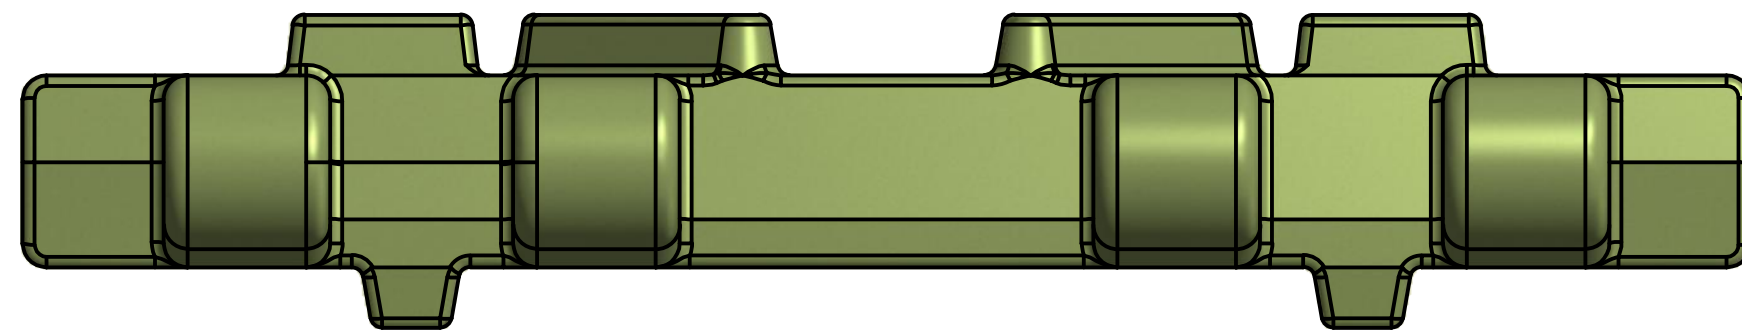

CC-518 CRAWLER CHAIN

REV -

C-14387 CRAWLER PAD
(1 PER UNIT)

C-14401 CONNECTING PIN
(1 PER UNIT)

C-13853 RETAINING PIN
(2 PER UNIT)