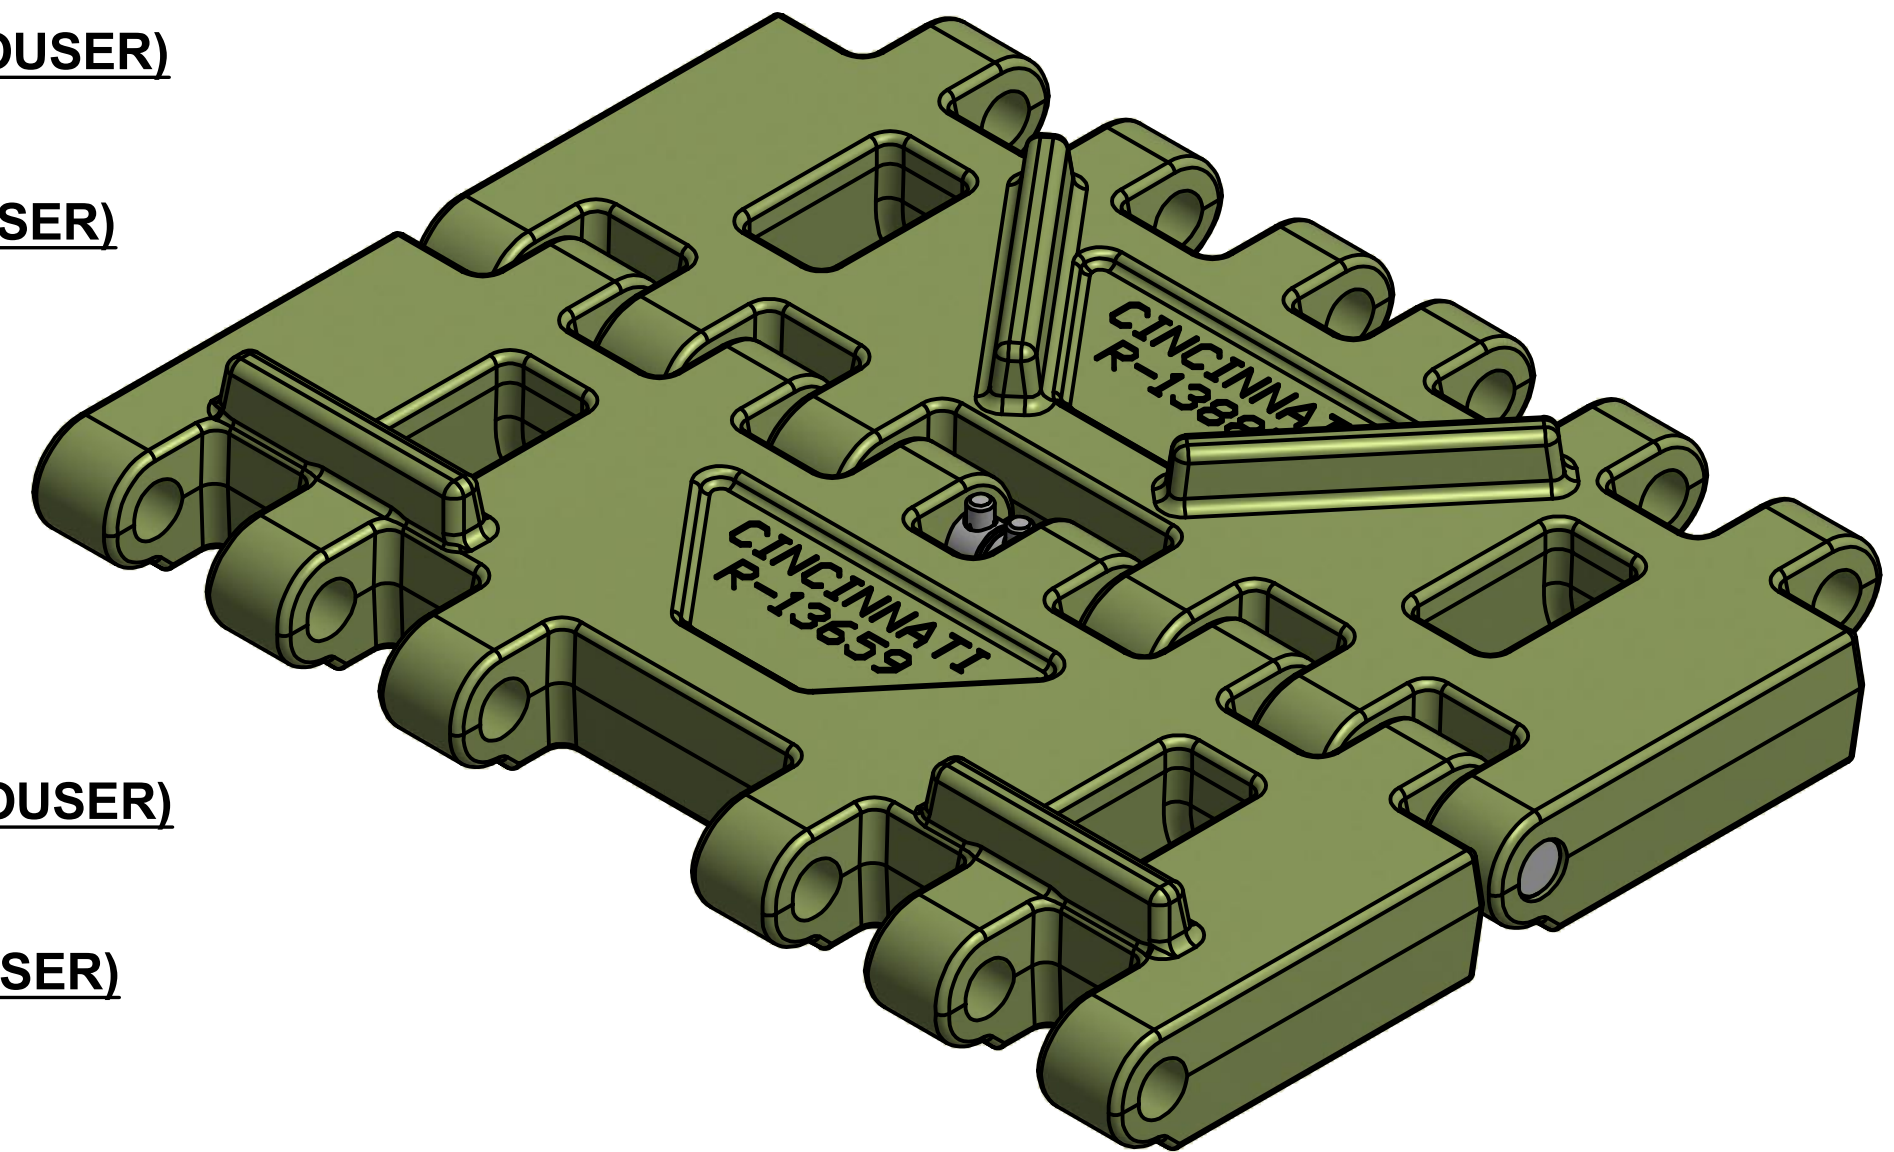

CC-720 CRAWLER CHAIN

REV -

C-13887 PAD
(STANDARD CHEVRON GROUSER)

C-14084
(CARBIDE CHEVRON GROUSER)

C-13659 PAD
(STANDARD STRAIGHT GROUSER)

C-14083
(CARBIDE STRAIGHT GROUSER)

MINER	ASSEMBLY #	# PADS PER ASSEMBLY	ASSEMBLIES PER MACHINE
14CM15	CHART 2093	19	2
	CHART 2094	20	2
14CM10-10CX 14CM10-AA	CHART 2093	19	2
	CHART 2094	20	2
14CM15 CARBIDE GROUSERS	CHART 2108	19	2
	CHART 2109	20	2
14CM15	CHART 2127	23	2
	CHART 2128	22	2