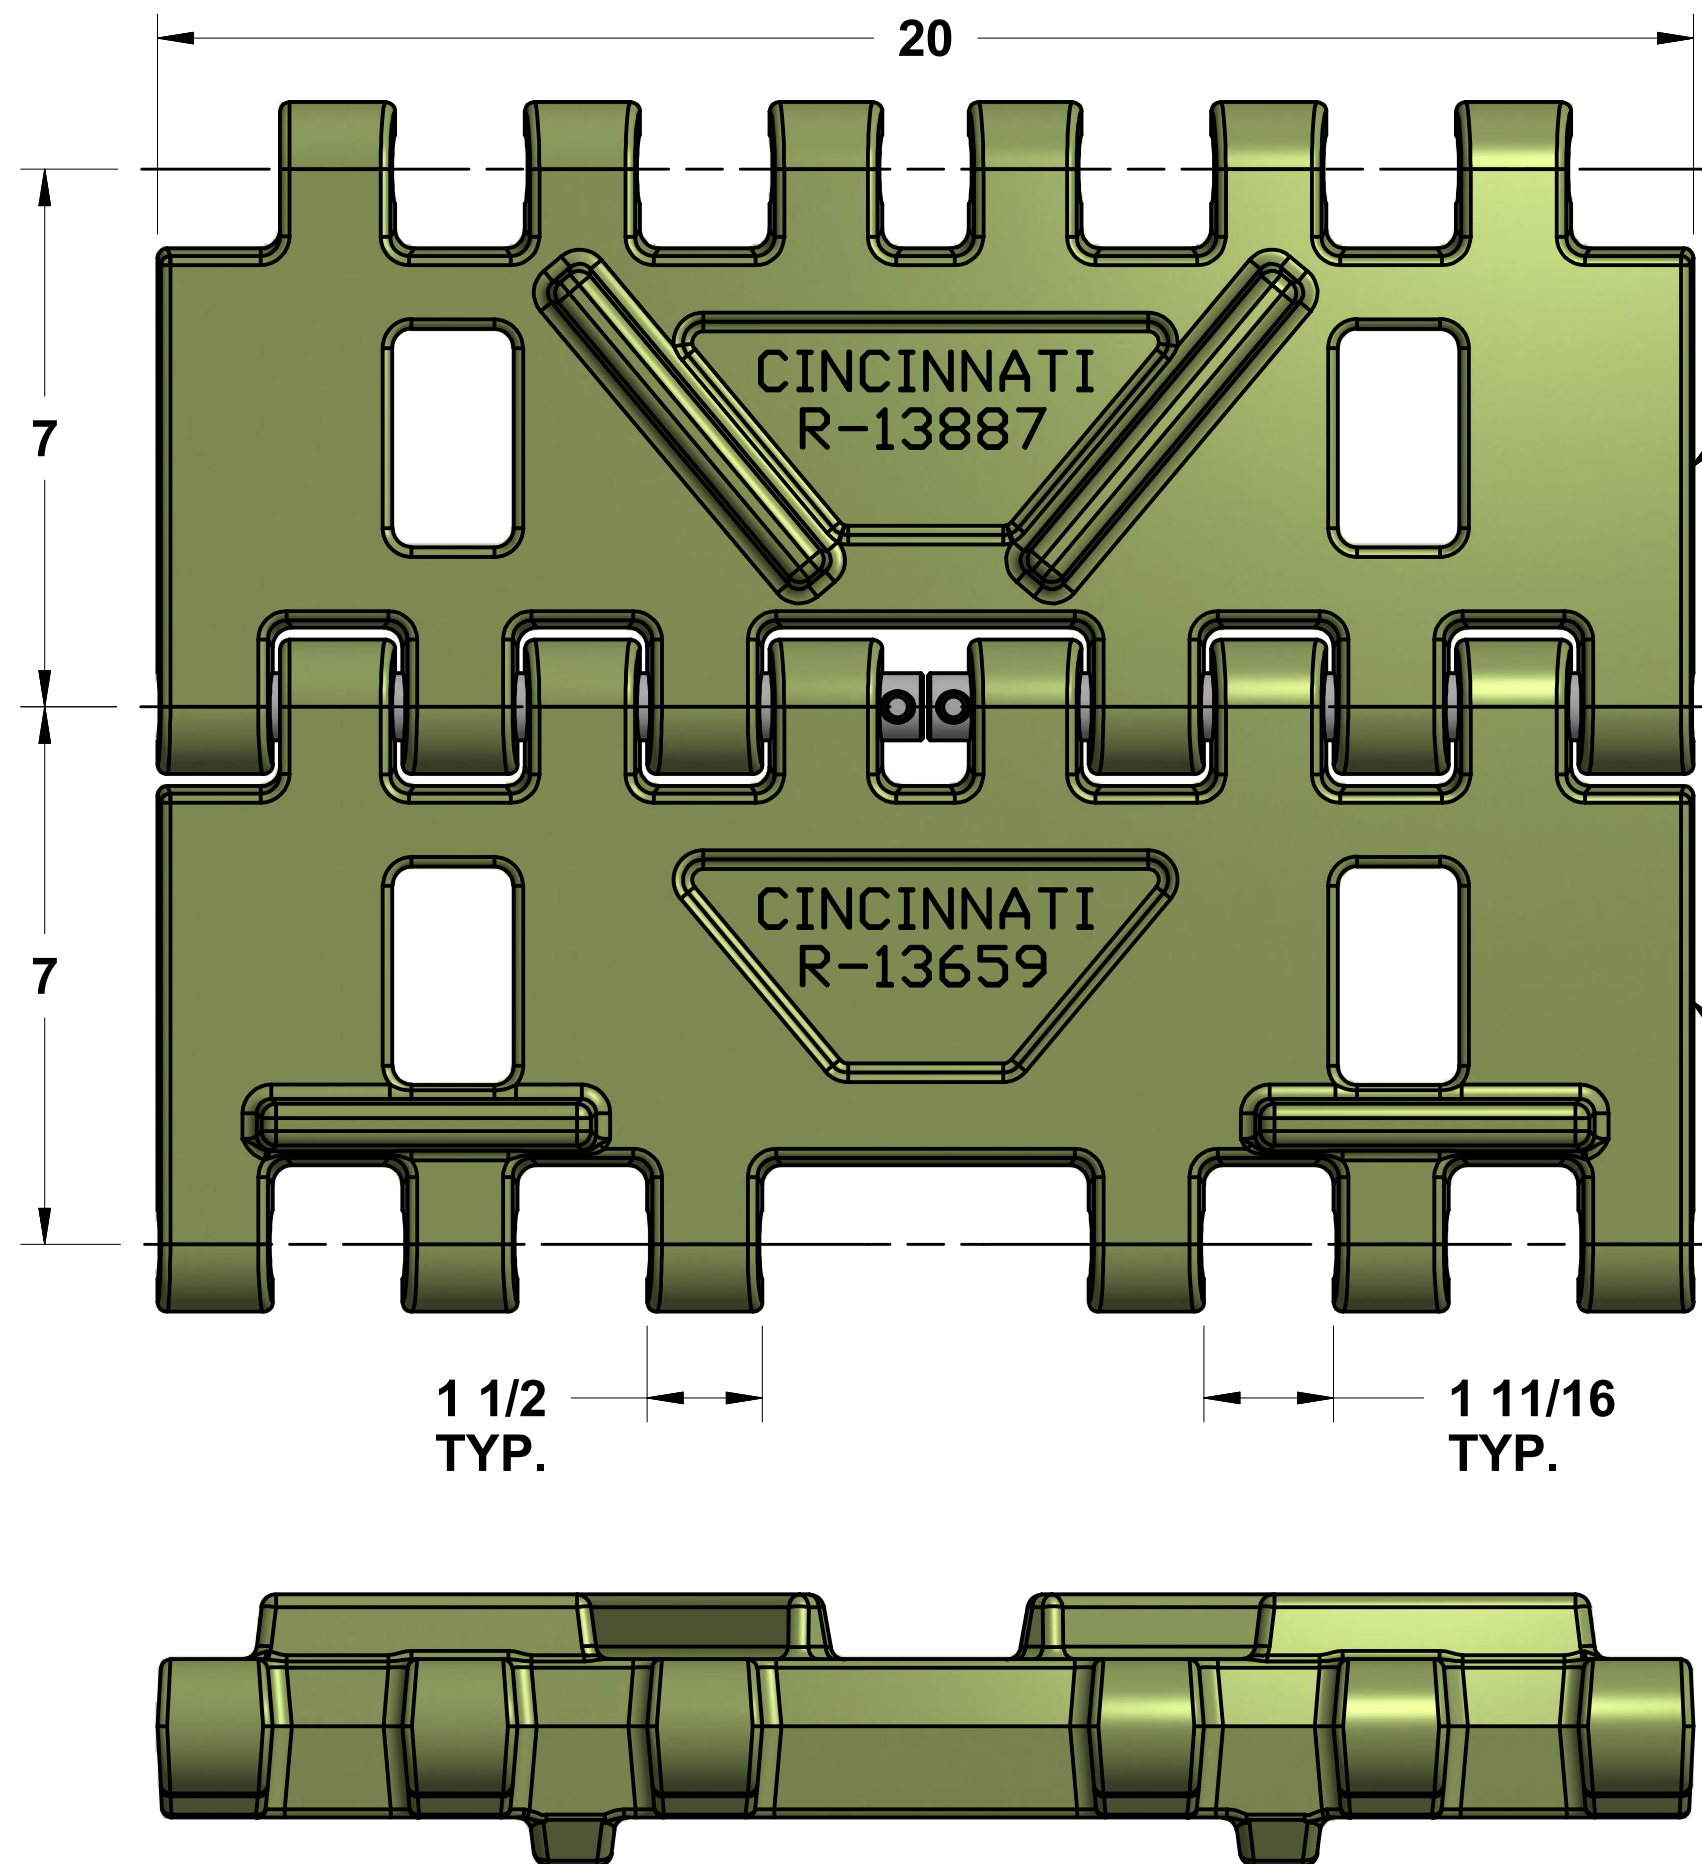

CC-720 CRAWLER CHAIN

REV -

C-13887 PAD
(STANDARD CHEVRON GROUSER)

C-14084
(CARBIDE CHEVRON GROUSER)

C-13659 PAD
(STANDARD STRAIGHT GROUSER)

C-14083
(CARBIDE STRAIGHT GROUSER)

MINER	ASSEMBLY #	# PADS PER ASSEMBLY	ASSEMBLIES PER MACHINE
14CM15	CHART 2093	19	2
	CHART 2094	20	2
14CM10-10CX 14CM10-AA	CHART 2093	19	2
	CHART 2094	20	2
14CM15 CARBIDE GROUSERS	CHART 2108	19	2
	CHART 2109	20	2
14CM15	CHART 2127	23	2
	CHART 2128	22	2