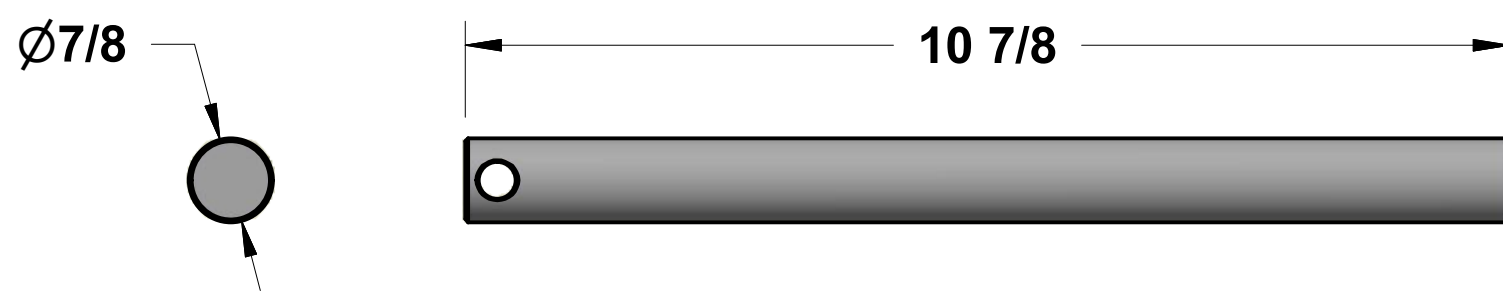

CC-722 CRAWLER CHAIN

REV -

C-14538 PAD
(STANDARD CHEVRON GROUSER)

C-14541 PAD
(CARBIDE CHEVRON GROUSER)

C-14537 PAD
(STANDARD STRAIGHT GROUSER)

C-14540 PAD
(CARBIDE STRAIGHT GROUSER)

C-14539 CONNECTING PIN

C-13853 RETAINING PIN

MINER	ASSEMBLY #	# PADS PER ASSEMBLY	ASSEMBLIES PER MACHINE
12CM12 - 27 STANDARD GROUSER	CHART 2181	18	2
	CHART 2182	20	2
12CM12 - 27 CARBIDE GROUSER	CHART 2183	18	2
	CHART 2184	20	2