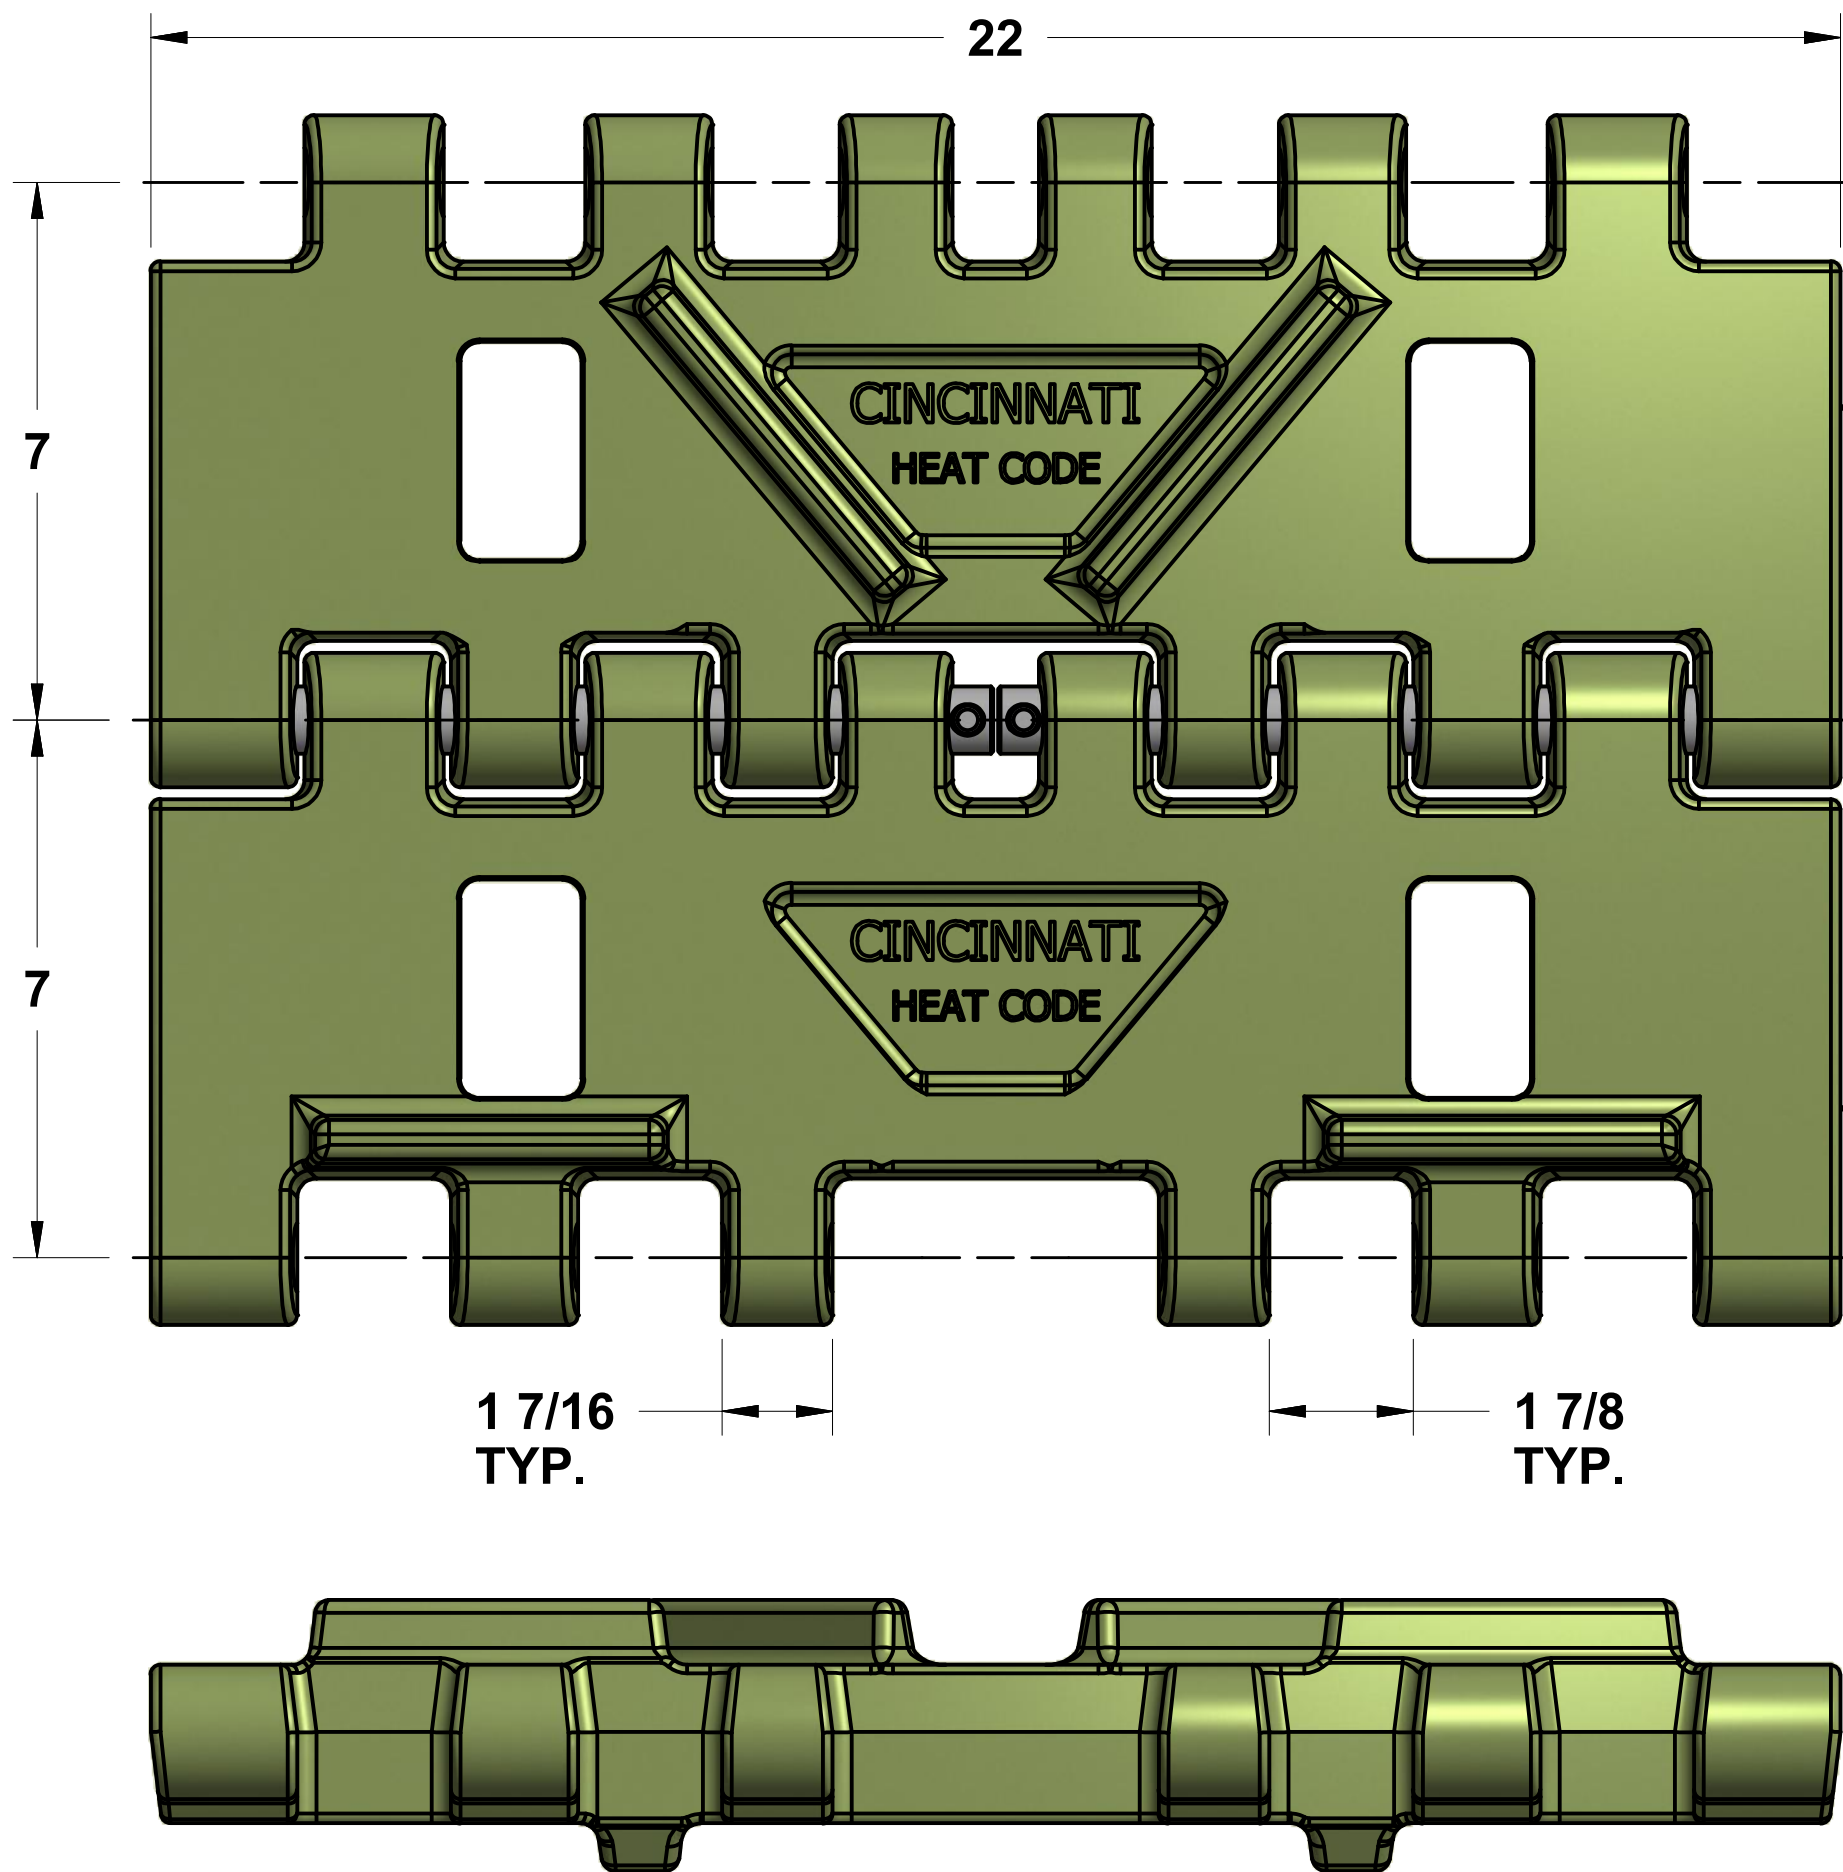

CC-722 CRAWLER CHAIN

REV -

C-14538 PAD
(STANDARD CHEVRON GROUSER)

C-14541 PAD
(CARBIDE CHEVRON GROUSER)

C-14537 PAD
(STANDARD STRAIGHT GROUSER)

C-14540 PAD
(CARBIDE STRAIGHT GROUSER)

C-14539 CONNECTING PIN

C-13853 RETAINING PIN

MINER	ASSEMBLY #	# PADS PER ASSEMBLY	ASSEMBLIES PER MACHINE
12CM12 - 27 STANDARD GROUSER	CHART 2181	18	2
	CHART 2182	20	2
12CM12 - 27 CARBIDE GROUSER	CHART 2183	18	2
	CHART 2184	20	2