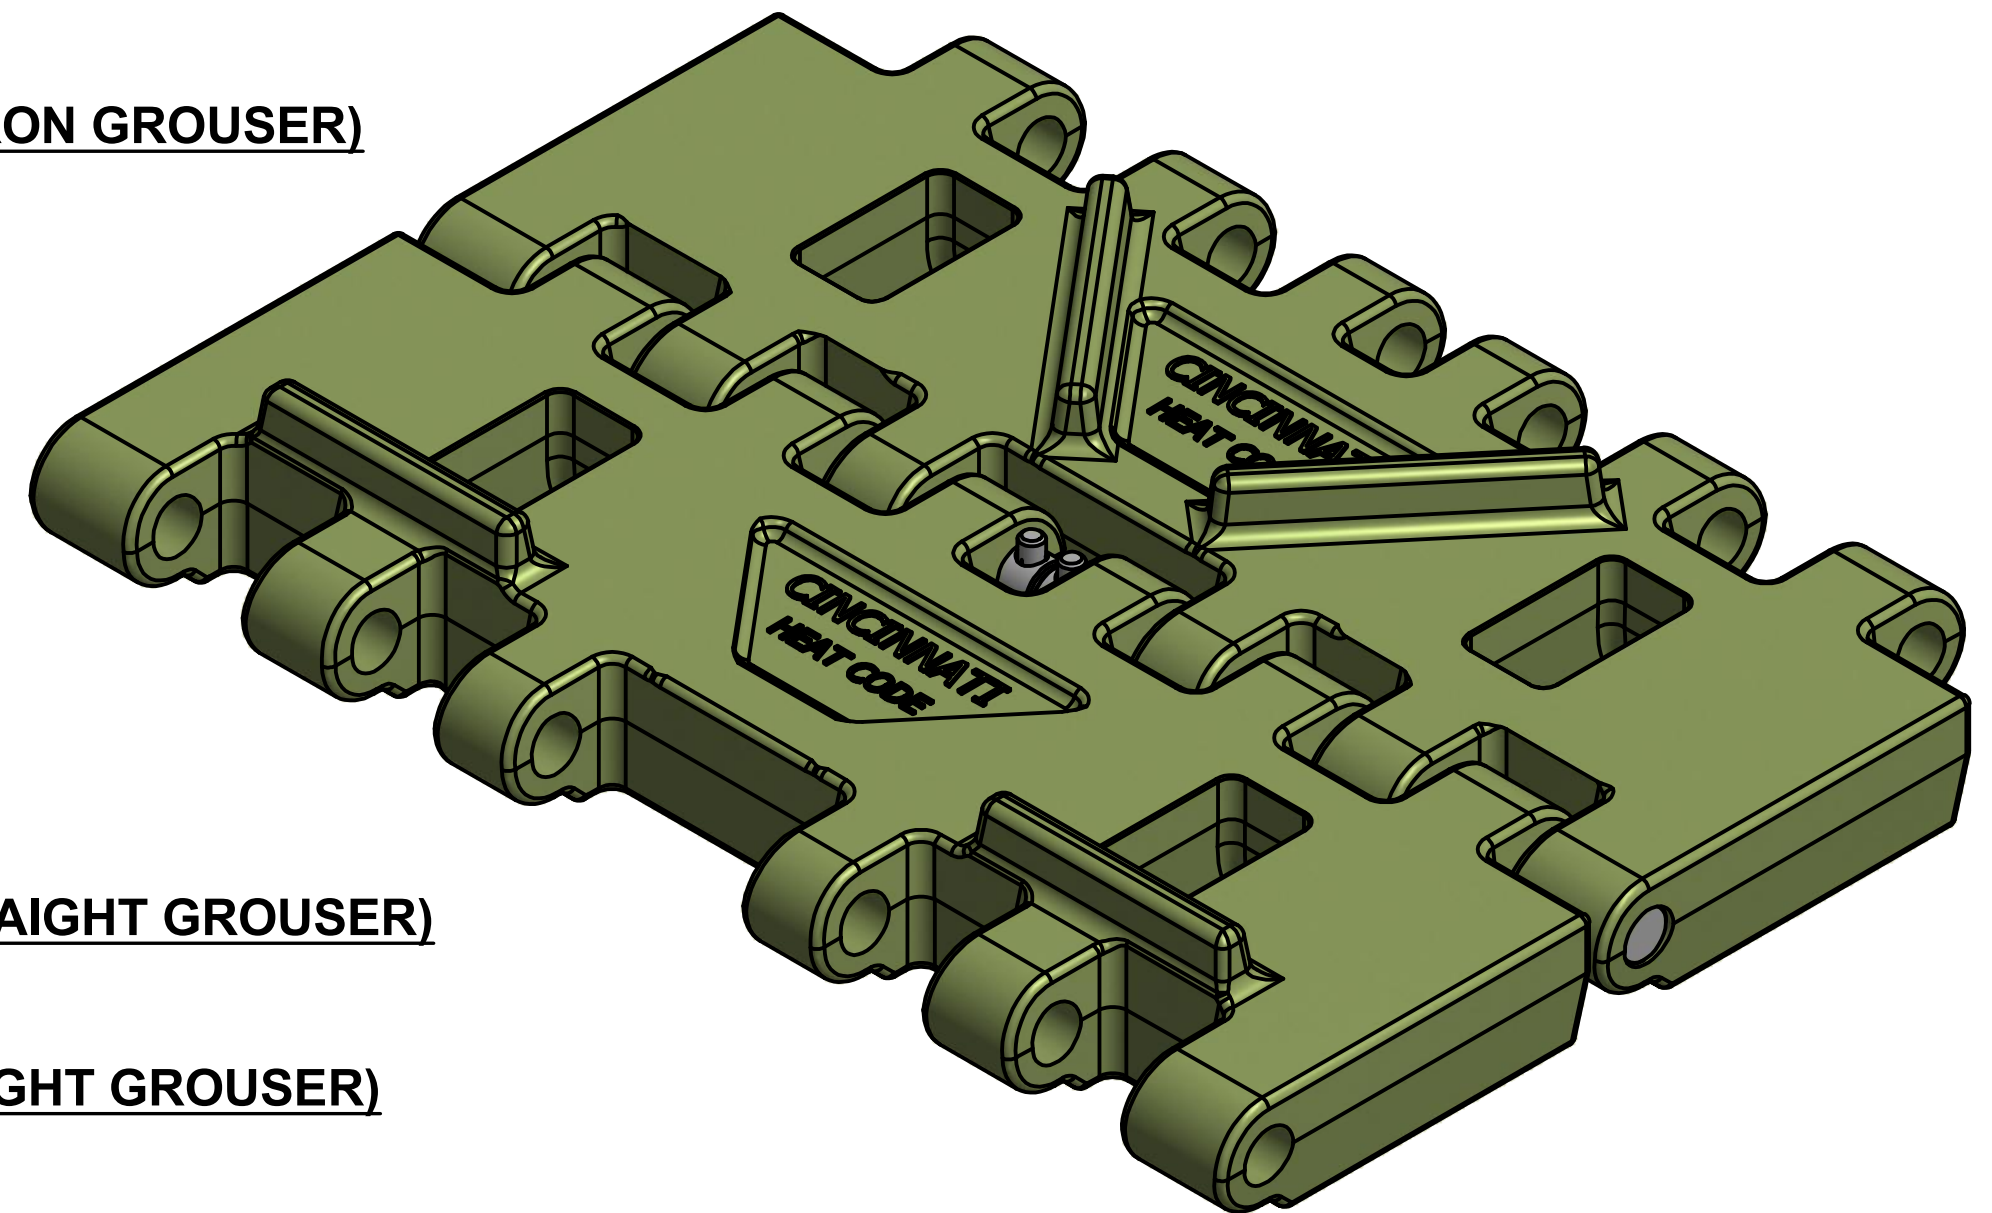

CC-722 CRAWLER CHAIN

REV -

C-14538 PAD
(STANDARD CHEVRON GROUSER)

C-14541 PAD
(CARBIDE CHEVRON GROUSER)

C-14537 PAD
(STANDARD STRAIGHT GROUSER)

C-14540 PAD
(CARBIDE STRAIGHT GROUSER)

C-14539 CONNECTING PIN

C-13853 RETAINING PIN

MINER	ASSEMBLY #	# PADS PER ASSEMBLY	ASSEMBLIES PER MACHINE
12CM12 - 27 STANDARD GROUSER	CHART 2181	18	2
	CHART 2182	20	2
12CM12 - 27 CARBIDE GROUSER	CHART 2183	18	2
	CHART 2184	20	2