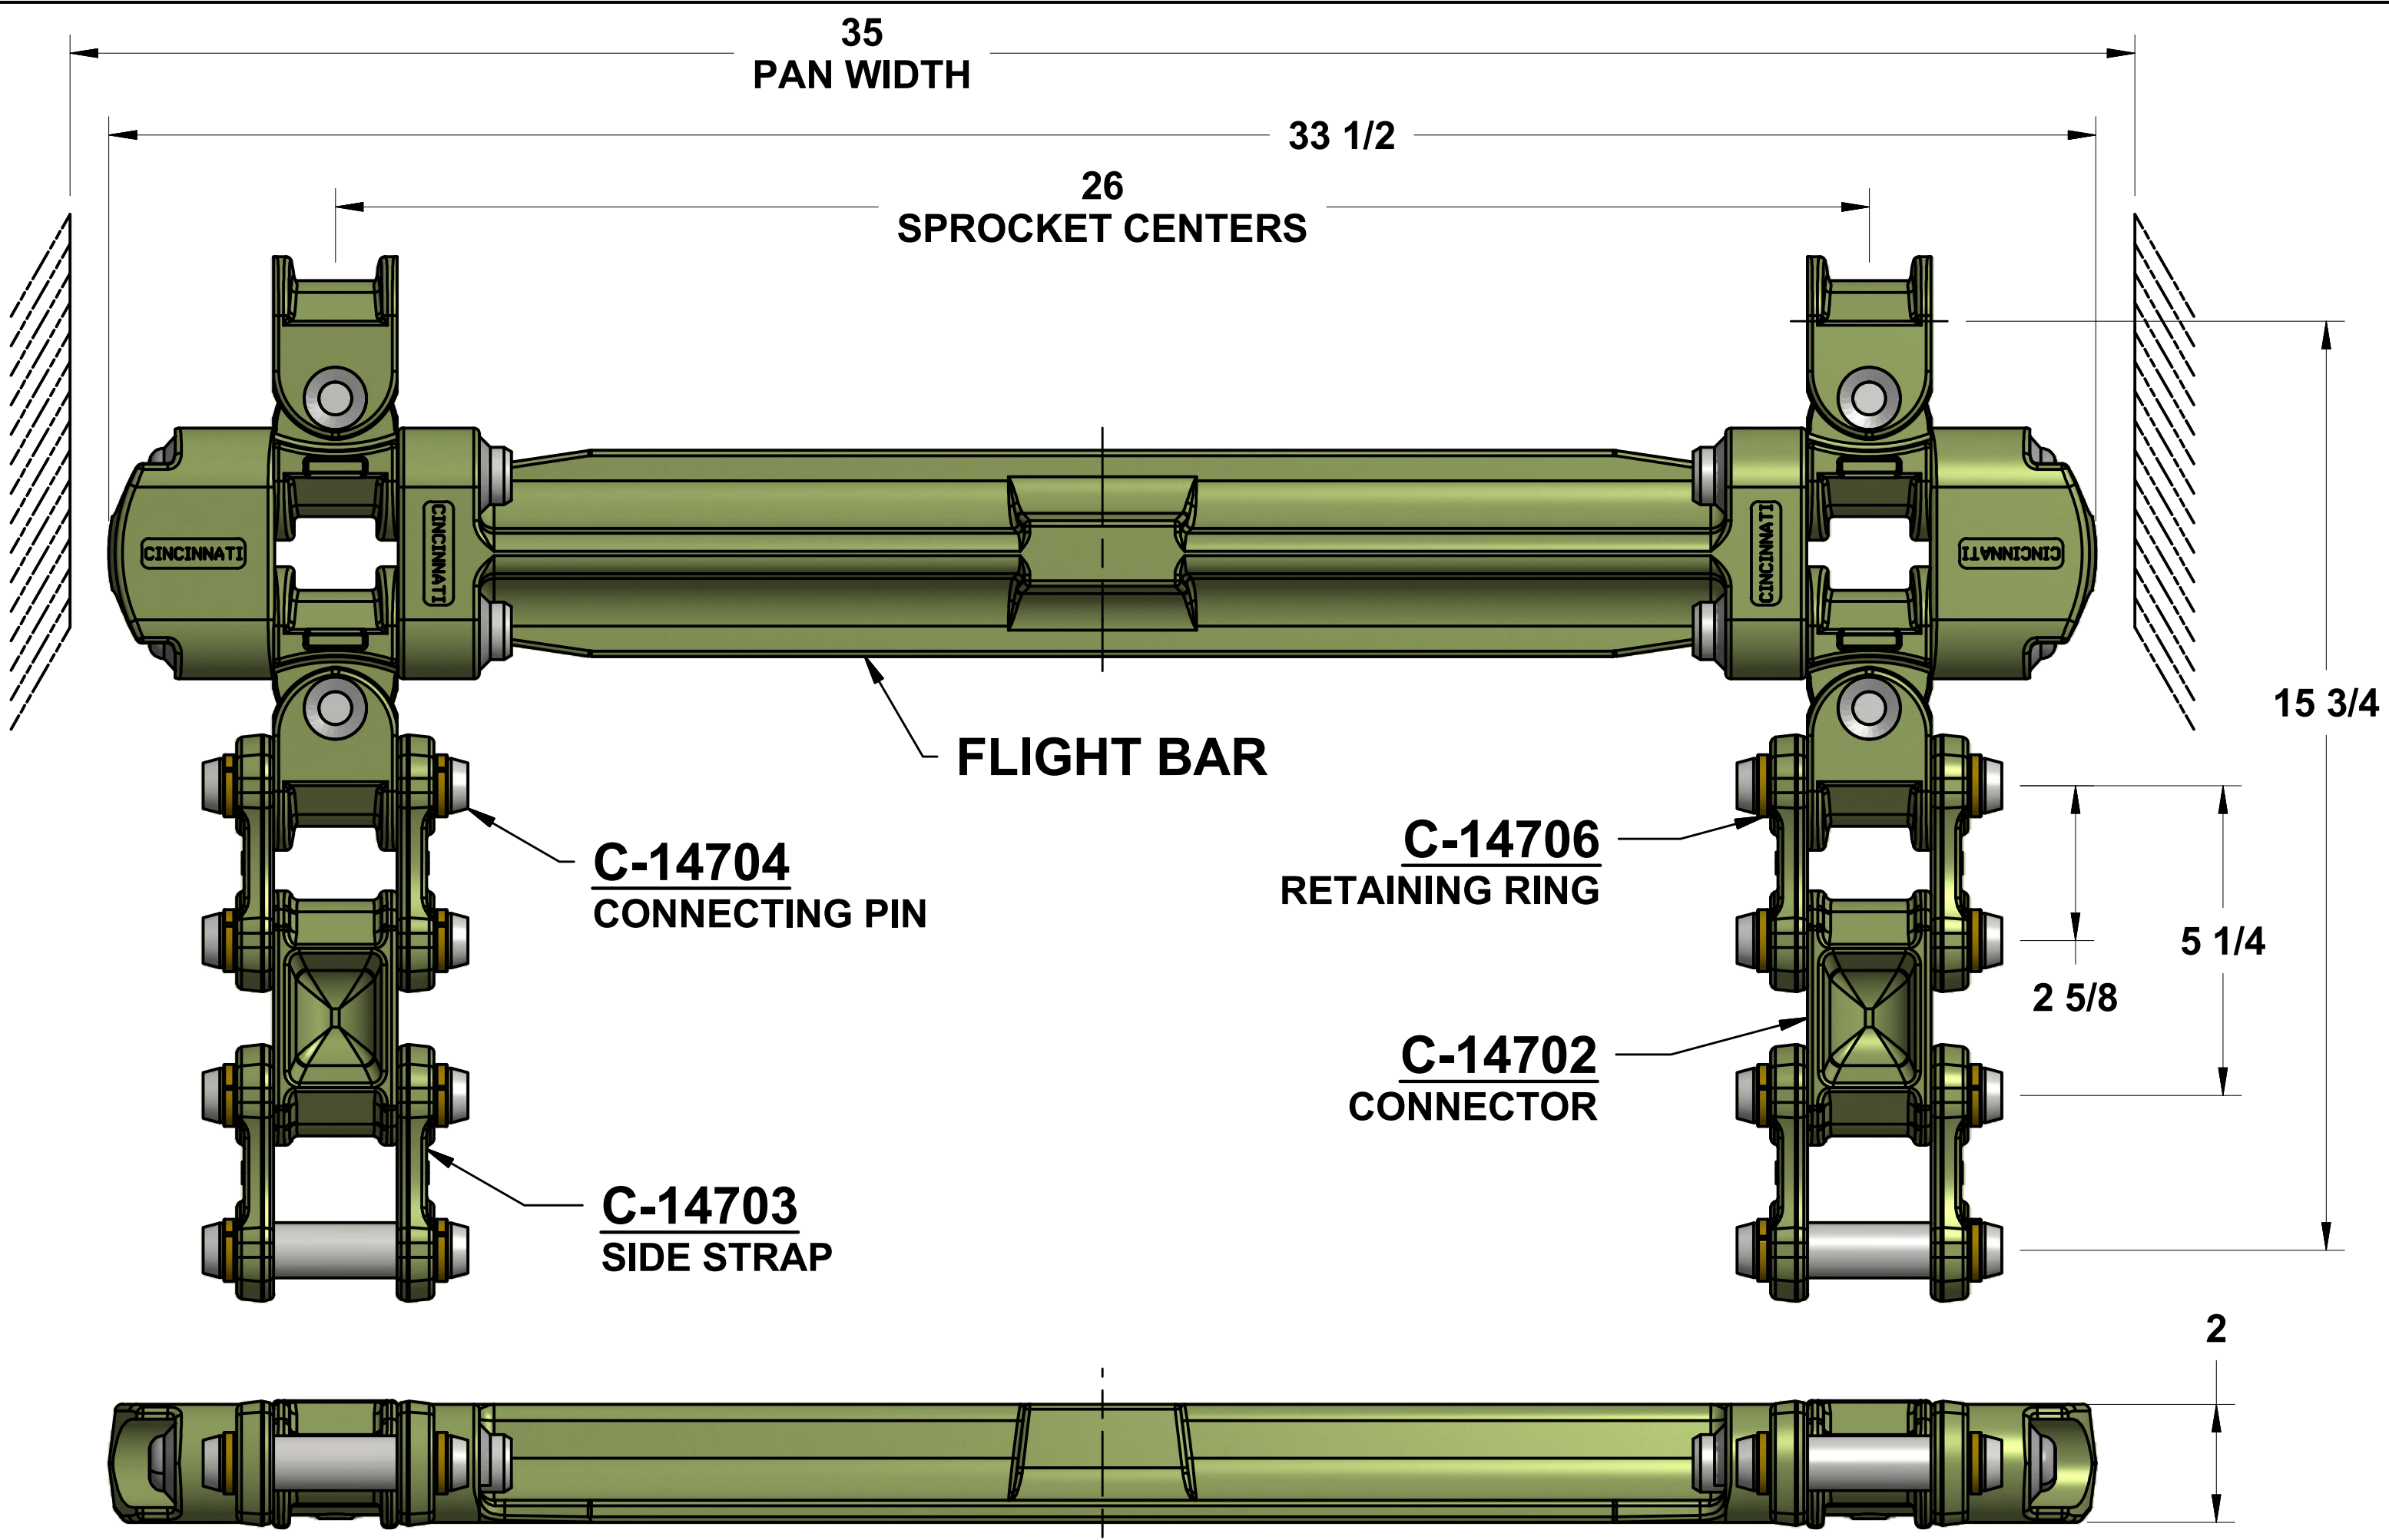

LC-525-35 LADDER CHAIN

C-14746 LADDER FLIGHT SECTION CONSISTS OF:
 (1) C-14698 FLIGHT BAR
 (2) C-14699 FLIGHT ENDS
 (4) C-14705 FLIGHT PINS
 (4) C-14708 UNIVERSAL ASSEMBLIES

NOTE: THESE COMPONENTS ARE SUPPLIED FULLY ASSEMBLED ONLY

C-14761 CHAIN SECTION CONSISTS OF:
 (1) C-14702 CONNECTOR
 (2) C-14745 SIDE STRAP ASSEMBLIES

C-14747 LADDER CHAIN UNIT CONSISTS OF:
 (1) C-14746 LADDER FLIGHT SECTION
 (2) C-14761 CHAIN SECTIONS

C-14745 SIDE STRAP ASSEMBLY CONSISTS OF:

- (1) C-14703 SIDE STRAP
- (2) C-14706 RETAINING RINGS
- (2) C-14704 CONNECTING PINS

SHIPPED ASSEMBLED

- (1) C-14703 SIDE STRAP
- (2) C-14706 RETAINING RINGS

SHIPPED LOOSE

C-14745
SIDE STRAP ASSEMBLY
(OR CONNECTING LINK)

C-14708
UNIVERSAL ASSEMBLY

C-14704
CONNECTING PIN

C-14706
RETAINING RING

C-14703
SIDE STRAP

C-14702
CONNECTOR
(OR ROLLER LINK)