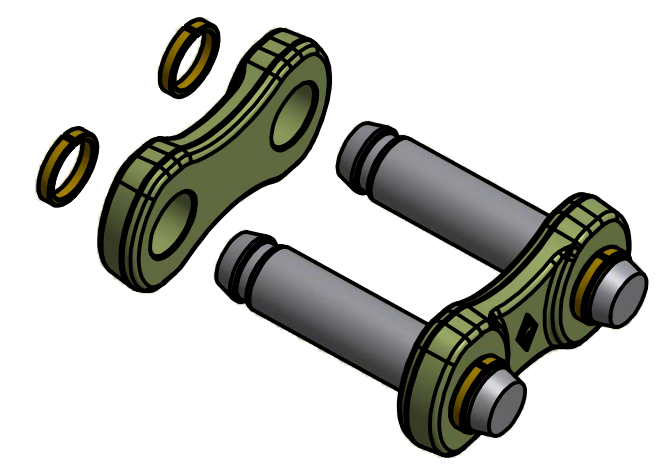

LC-525-35 LADDER CHAIN

C-14746 LADDER FLIGHT SECTION CONSISTS OF:
 (1) C-14698 FLIGHT BAR
 (2) C-14699 FLIGHT ENDS
 (4) C-14705 FLIGHT PINS
 (4) C-14708 UNIVERSAL ASSEMBLIES

NOTE: THESE COMPONENTS ARE SUPPLIED FULLY ASSEMBLED ONLY

C-14761 CHAIN SECTION CONSISTS OF:
 (1) C-14702 CONNECTOR
 (2) C-14745 SIDE STRAP ASSEMBLIES

C-14747 LADDER CHAIN UNIT CONSISTS OF:
 (1) C-14746 LADDER FLIGHT SECTION
 (2) C-14761 CHAIN SECTIONS

C-14745 SIDE STRAP ASSEMBLY CONSISTS OF:

- (1) C-14703 SIDE STRAP
- (2) C-14706 RETAINING RINGS
- (2) C-14704 CONNECTING PINS

SHIPPED ASSEMBLED

- (1) C-14703 SIDE STRAP
- (2) C-14706 RETAINING RINGS

SHIPPED LOOSE

C-14745
SIDE STRAP ASSEMBLY
(OR CONNECTING LINK)

C-14708
UNIVERSAL ASSEMBLY

C-14704
CONNECTING PIN

C-14706
RETAINING RING

C-14703
SIDE STRAP

C-14702
CONNECTOR
(OR ROLLER LINK)