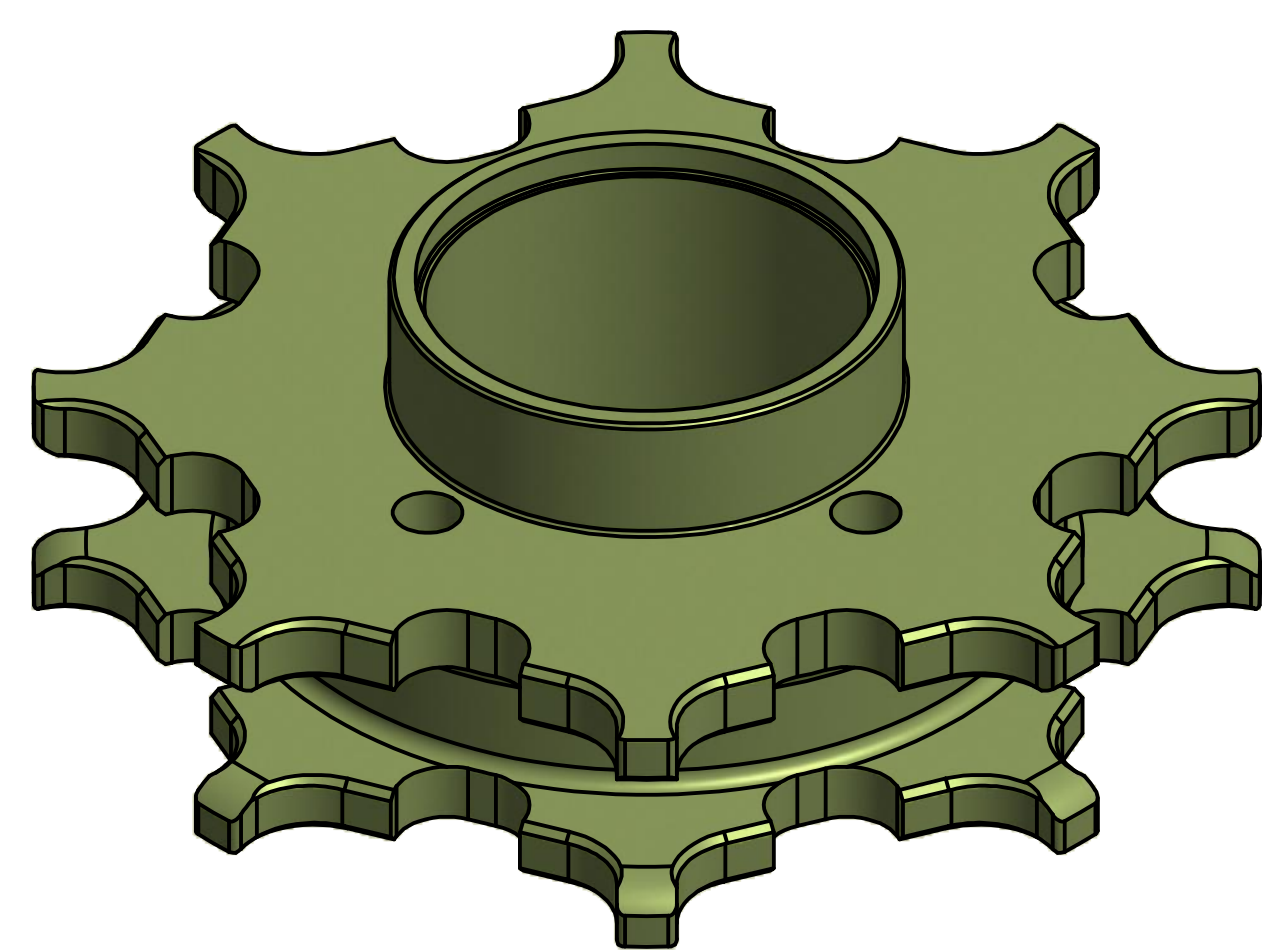

**VARIOUS TRIM**  
**CHAIN SPROCKETS**

THESE ARE TYPICAL CINCINNATI TRIM CHAIN SPROCKETS.  
OTHER STYLES ARE AVAILABLE ON REQUEST.

**G-9283**  
**8 TOOTH SPROCKET**

C-9283-A with BUSHINGS  
ALSO AVAILABLE ON  
REQUEST.

**G-1120**  
**7 TOOTH SPROCKET**

**G-1108**  
**9 TOOTH SPROCKET**