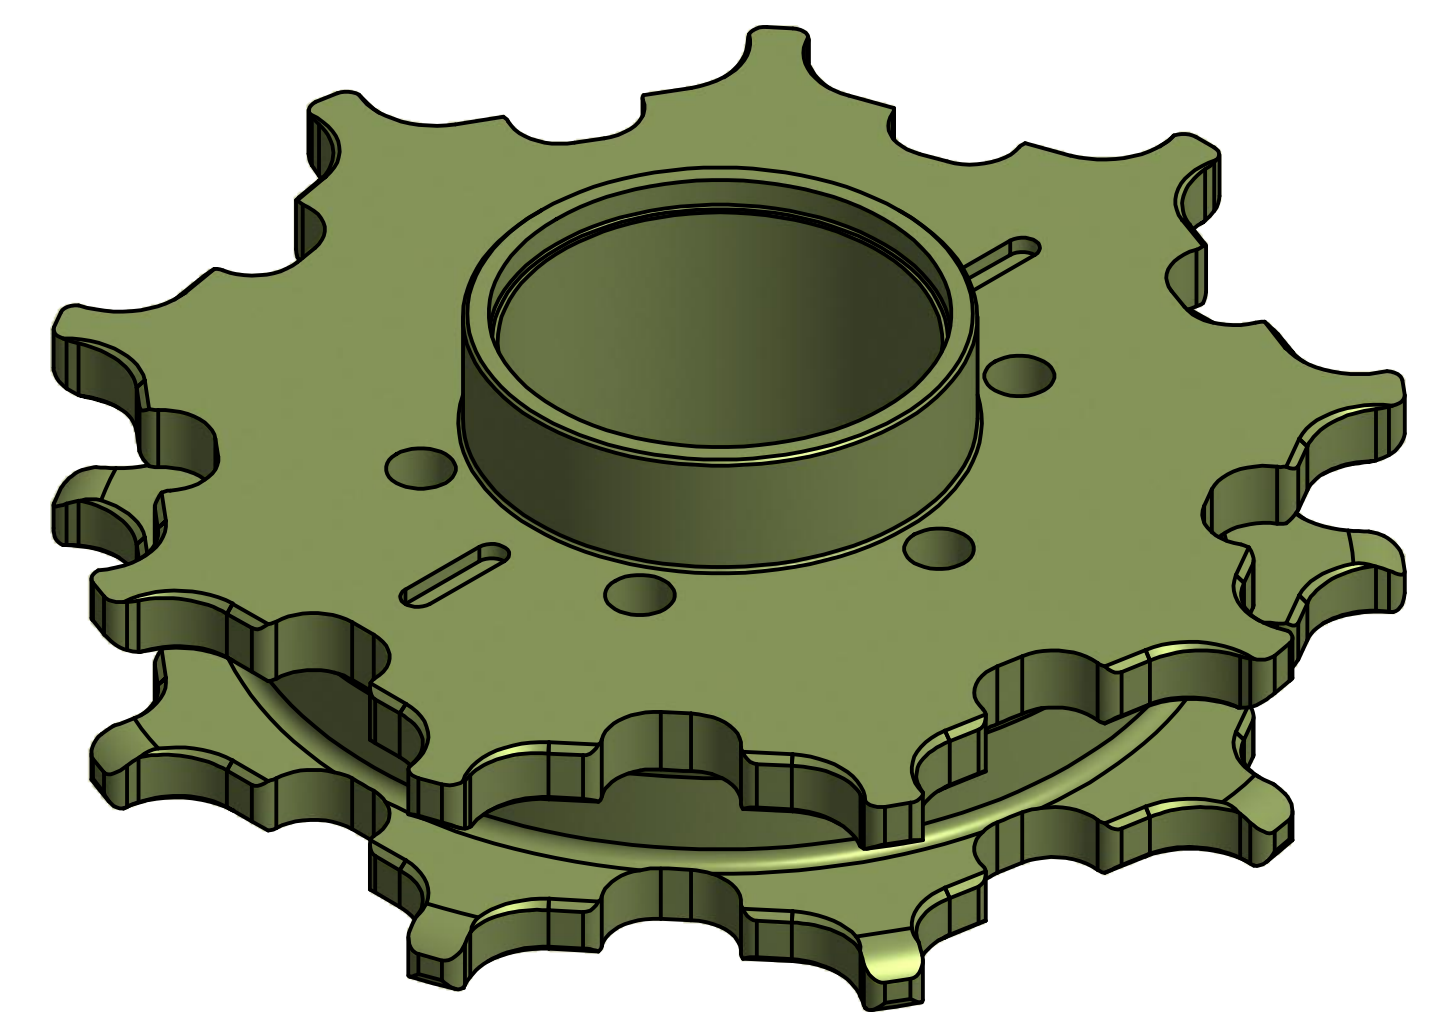

**VARIOUS TRIM**  
**CHAIN SPROCKETS**

THESE ARE TYPICAL CINCINNATI TRIM CHAIN SPROCKETS.  
OTHER STYLES ARE AVAILABLE ON REQUEST.

**G-9283**  
**8 TOOTH SPROCKET**

C-9283-A with BUSHINGS  
ALSO AVAILABLE ON  
REQUEST.

**G-1120**  
**7 TOOTH SPROCKET**

**G-1108**  
**9 TOOTH SPROCKET**