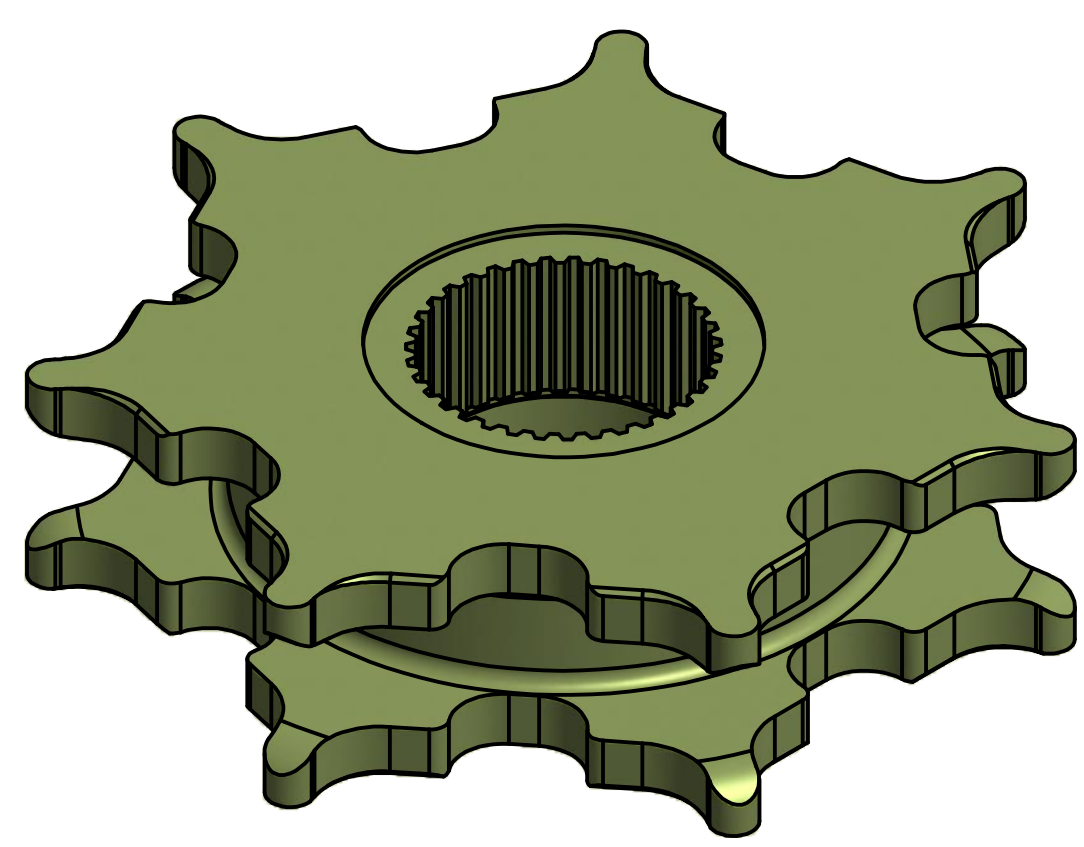

**VARIOUS TRIM**  
**CHAIN SPROCKETS**

THESE ARE TYPICAL CINCINNATI TRIM CHAIN SPROCKETS.  
OTHER STYLES ARE AVAILABLE ON REQUEST.

**G-9283**  
**8 TOOTH SPROCKET**

C-9283-A with BUSHINGS  
ALSO AVAILABLE ON  
REQUEST.

**G-1120**  
**7 TOOTH SPROCKET**

**G-1108**  
**9 TOOTH SPROCKET**